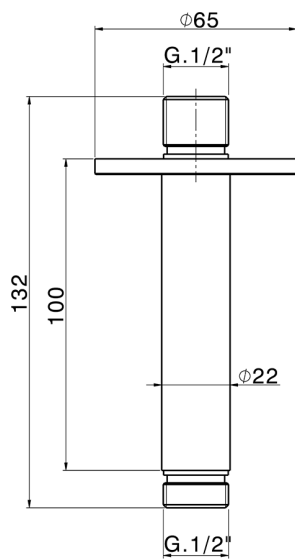

Ceiling shower arm SHOWER_SS013551

MODEL **SS013551**

Ceiling shower arm, 100 mm length, Inox AISI 316L

AVAILABLE FINISHINGS

CHARACTERISTICS

2024-11-15