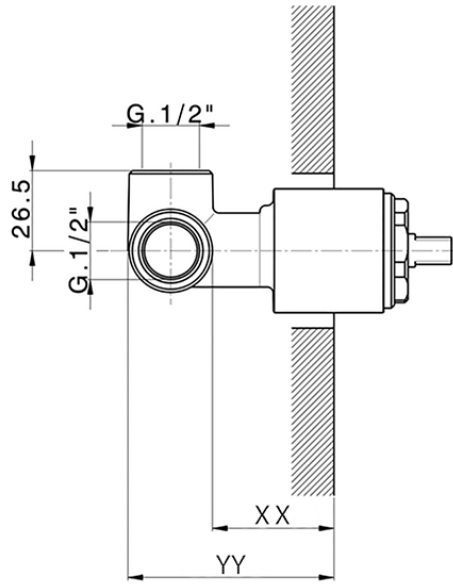

## Exposed part for concealed S.L. shower valve M32\_MT003000

MT003000

<https://en.huberitalia.com/exposed-part-for-concealed-s-l-shower-valve-m32-mt003000>

## Piastra/Plate/Plaque/Platte/Placa

2-3mm: XX 27-47 YY 54-74

10mm: XX 16-40 YY 43-68

ZB005301

<https://en.huberitalia.com/concealed-single-lever-shower-mixer-concealed-zb005301>

## Piastra/Plate/Plaque/Platte/Placa

2-3mm: XX 27-47 YY 54-74

10mm: XX 16-40 YY 43-68

ZB005300

<https://en.huberitalia.com/concealed-single-lever-shower-valve-concealed-zb005300>

2024-11-15