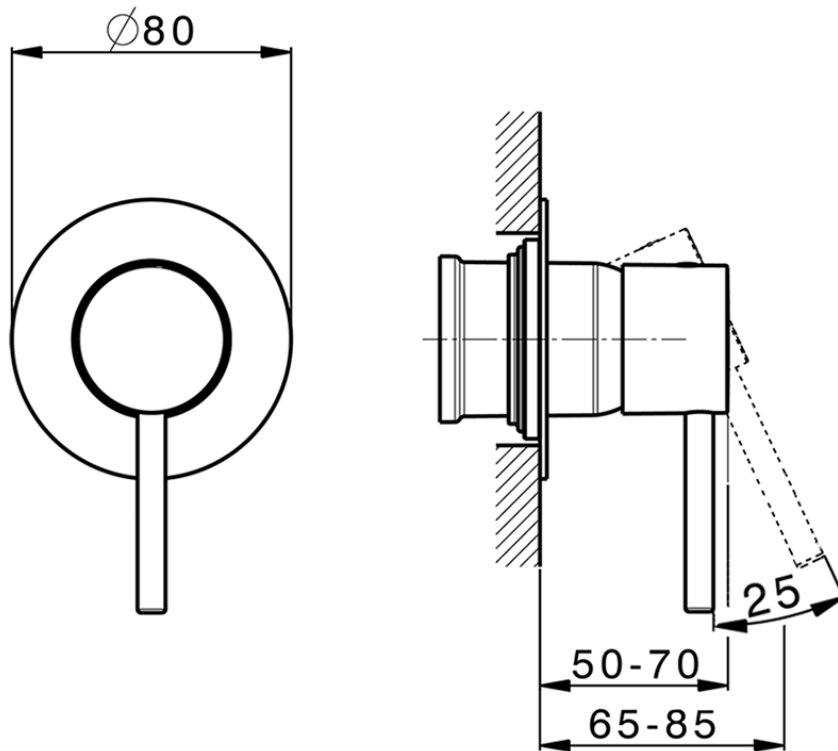

## Exposed part for concealed S.L. shower valve M32\_MT003000

MT003000

<https://en.huberitalia.com/exposed-part-for-concealed-s-l-shower-valve-m32-mt003000>

## Piastra/Plate/Plaque/Platte/Placa

2-3mm: XX 27-47 YY 54-74

10mm: XX 16-40 YY 43-68

ZB005301

<https://en.huberitalia.com/concealed-single-lever-shower-mixer-concealed-zb005301>

## Piastra/Plate/Plaque/Platte/Placa

2-3mm: XX 27-47 YY 54-74

10mm: XX 16-40 YY 43-68

ZB005300

<https://en.huberitalia.com/concealed-single-lever-shower-valve-concealed-zb005300>

2024-11-15