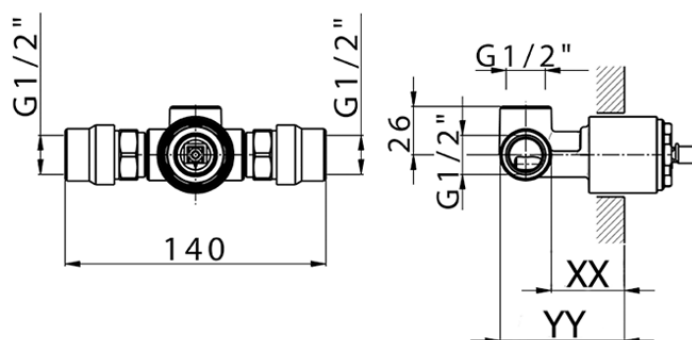

## Exposed part for concealed S.L. shower valve M32\_MT003000

MT003000

<https://en.huberitalia.com/exposed-part-for-concealed-s-l-shower-valve-m32-mt003000>

## Piastra/Plate/Plaque/Platte/Placa

2-3mm: XX 27-47 YY 54-74

10mm: XX 16-40 YY 43-68

ZB005301

<https://en.huberitalia.com/concealed-single-lever-shower-mixer-concealed-zb005301>

## Piastra/Plate/Plaque/Platte/Placa

2-3mm: XX 27-47 YY 54-74

10mm: XX 16-40 YY 43-68

ZB005300

<https://en.huberitalia.com/concealed-single-lever-shower-valve-concealed-zb005300>

2024-11-15