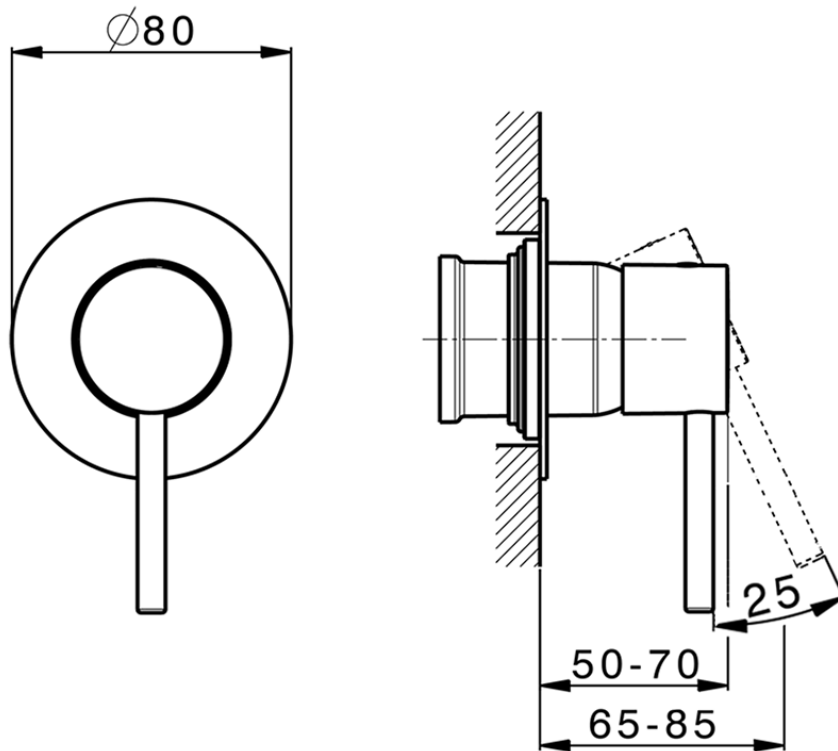

## Exposed part for concealed S.L. shower valve M32\_MT003000

MT003000

<https://en.huberitalia.com/exposed-part-for-concealed-s-l-shower-valve-m32-mt003000>

## Piastra/Plate/Plaque/Platte/Placa

2-3mm: XX 27-47 YY 54-74

10mm: XX 16-40 YY 43-68

ZB005301

<https://en.huberitalia.com/concealed-single-lever-shower-mixer-concealed-zb005301>

Piastra/Plate/Plaque/Platte/Placa

2-3mm: XX 27-47 YY 54-74

10mm: XX 16-40 YY 43-68

ZB005300

<https://en.huberitalia.com/concealed-single-lever-shower-valve-concealed-zb005300>

2024-11-15