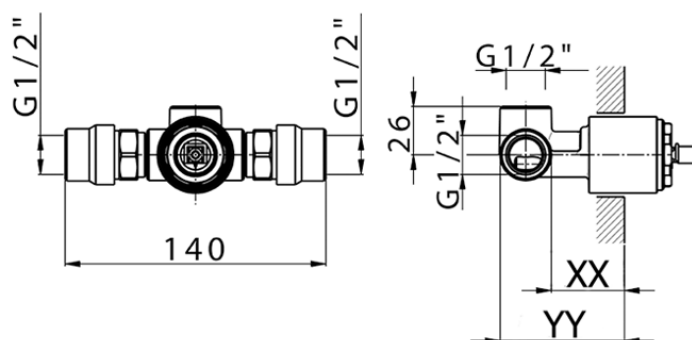

## Exposed part for concealed S.L. shower valve M32\_MT003000

MT003000

<https://en.huberitalia.com/exposed-part-for-concealed-s-l-shower-valve-m32-mt003000>

## Piastra/Plate/Plaque/Platte/Placa

2-3mm: XX 27-47 YY 54-74

10mm: XX 16-40 YY 43-68

ZB005301

<https://en.huberitalia.com/concealed-single-lever-shower-mixer-concealed-zb005301>

Piastra/Plate/Plaque/Platte/Placa

2-3mm: XX 27-47 YY 54-74

10mm: XX 16-40 YY 43-68

ZB005300

<https://en.huberitalia.com/concealed-single-lever-shower-valve-concealed-zb005300>

2024-11-15