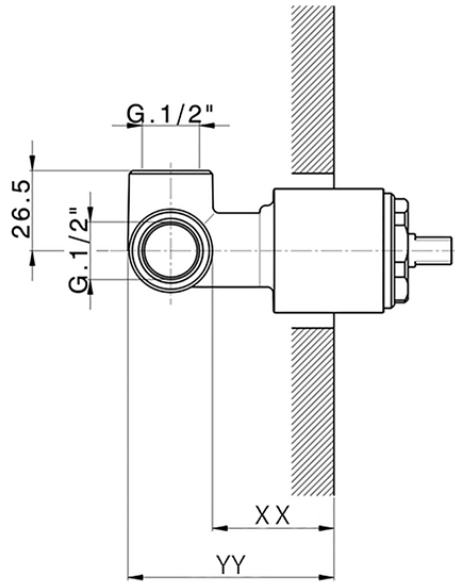

## Exposed part for concealed S.L. shower valve M32\_MT003000

MT003000

<https://en.huberitalia.com/exposed-part-for-concealed-s-l-shower-valve-m32-mt003000>

## Piastra/Plate/Plaque/Platte/Placa

2-3mm: XX 27-47 YY 54-74

10mm: XX 16-40 YY 43-68

ZB005301

<https://en.huberitalia.com/concealed-single-lever-shower-mixer-concealed-zb005301>

Piastra/Plate/Plaque/Platte/Placa

2-3mm: XX 27-47 YY 54-74

10mm: XX 16-40 YY 43-68

ZB005300

<https://en.huberitalia.com/concealed-single-lever-shower-valve-concealed-zb005300>

2024-11-15