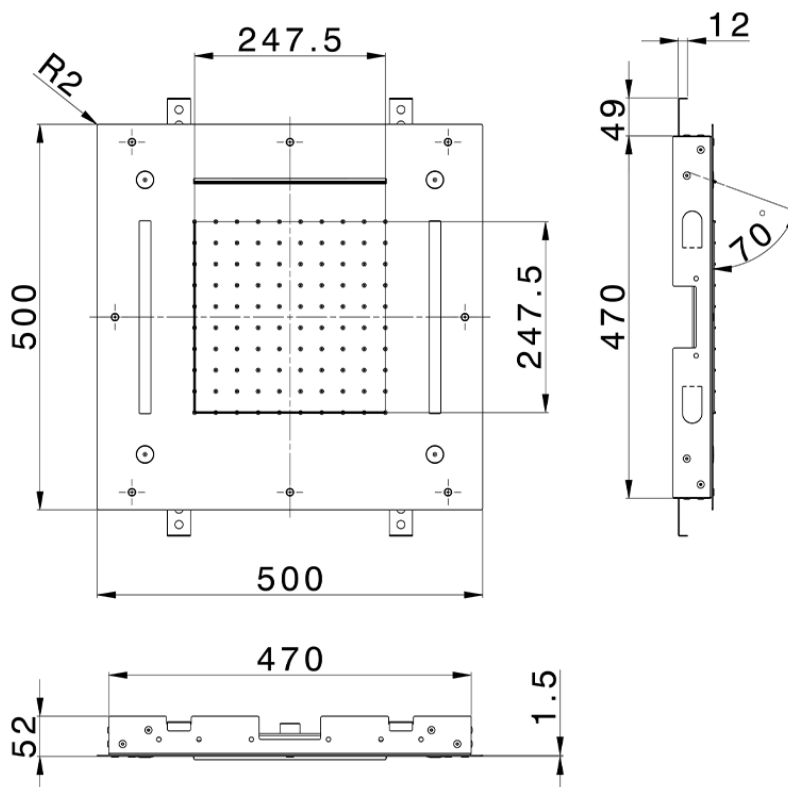

500x500 mm Chromotherapy Ceiling showerhead ZEN_ZS1C0085

ZS1C0085

<https://en.huberitalia.com/500x500-mm-chromotherapy-ceiling-showerhead-zen-zs1c0085>

2026-04-29