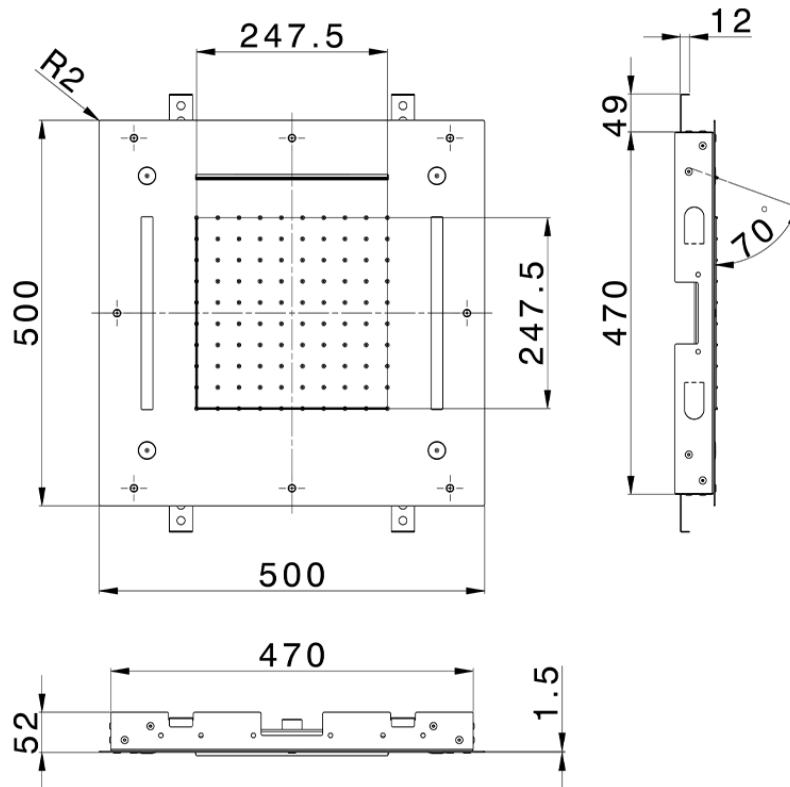

500x500 mm Chromotherapy Ceiling showerhead ZEN\_ZS1C0085

ZS1C0085

<https://en.huberitalia.com/500x500-mm-chromotherapy-ceiling-showerhead-zen-zs1c0085>

2026-06-27