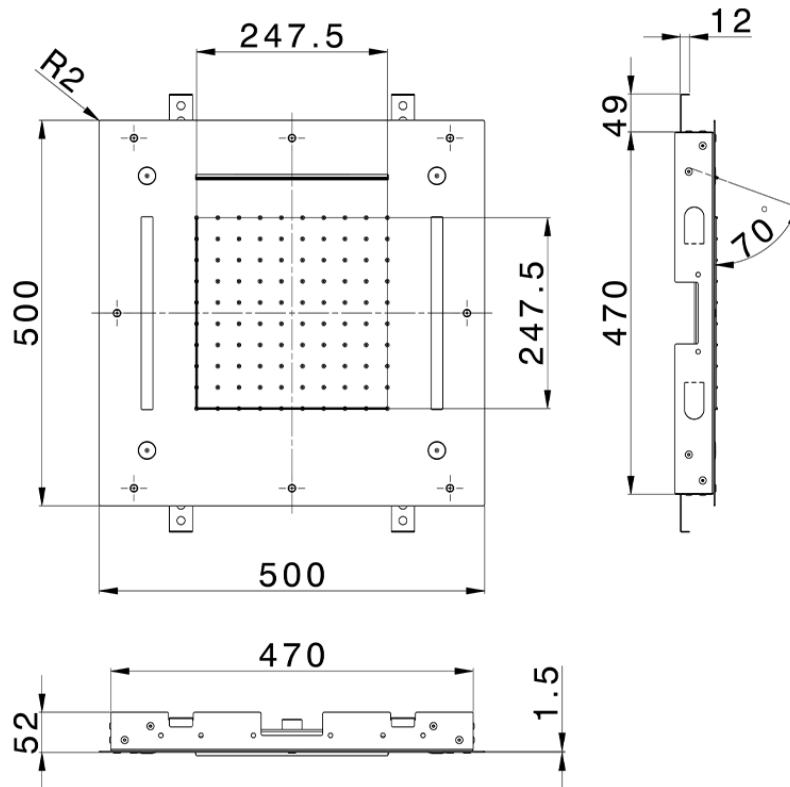

## 500x500 mm Chromotherapy Ceiling showerhead ZEN\_ZS1C0085

ZS1C0085

<https://en.huberitalia.com/500x500-mm-chromotherapy-ceiling-showerhead-zen-zs1c0085>

2026-04-06