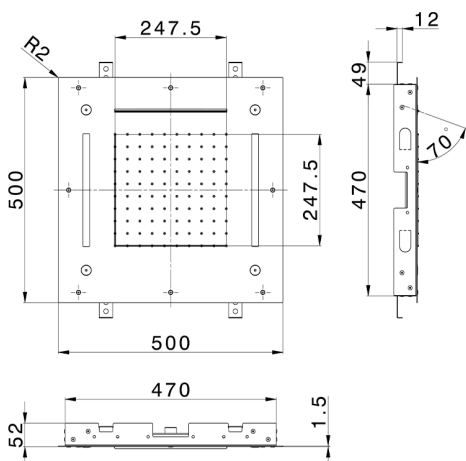

500x500 mm Chromotherapy Ceiling showerhead ZEN_ZS1C0085

MODEL **ZS1C0085**

500x500 mm Chromotherapy Ceiling showerhead, rain, spaying functions, waterfall, chromotherapy functions, built-in control included, Stainless Steel AISI 304

AVAILABLE FINISHINGS

- **D1** D1 Brushed Inox
- **40** 40 Matt Black
- **4Q** 4Q Matt White
- **5G** 5G Rose Gold
- **D2** D2 Polished Inox

CHARACTERISTICS

2026-04-09