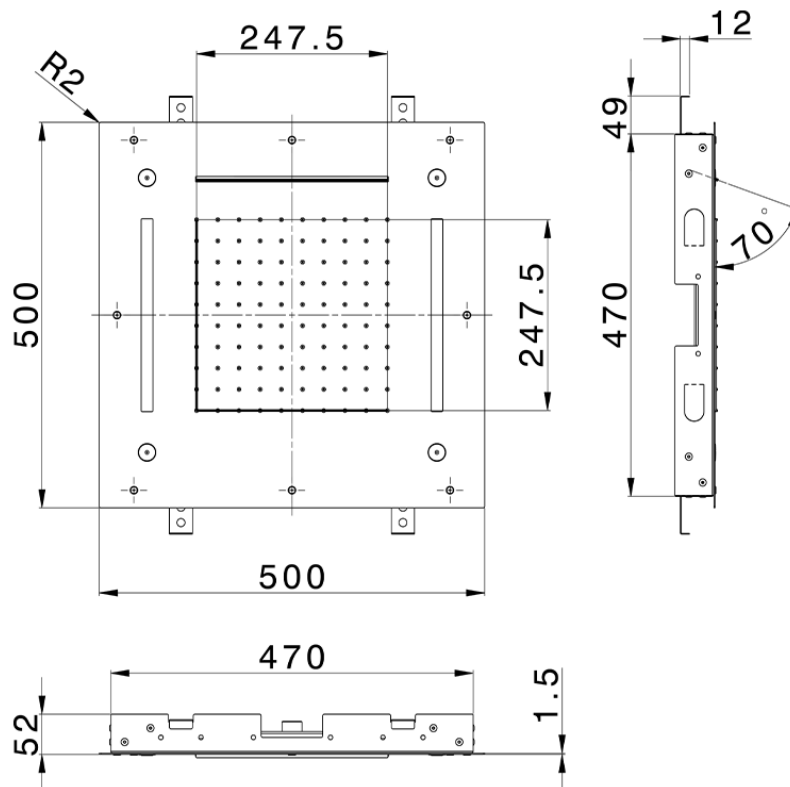

500x500 mm Chromotherapy Ceiling showerhead ZEN_ZS1C0085

ZS1C0085

<https://en.huberitalia.com/500x500-mm-chromotherapy-ceiling-showerhead-zen-zs1c0085>

2026-04-08