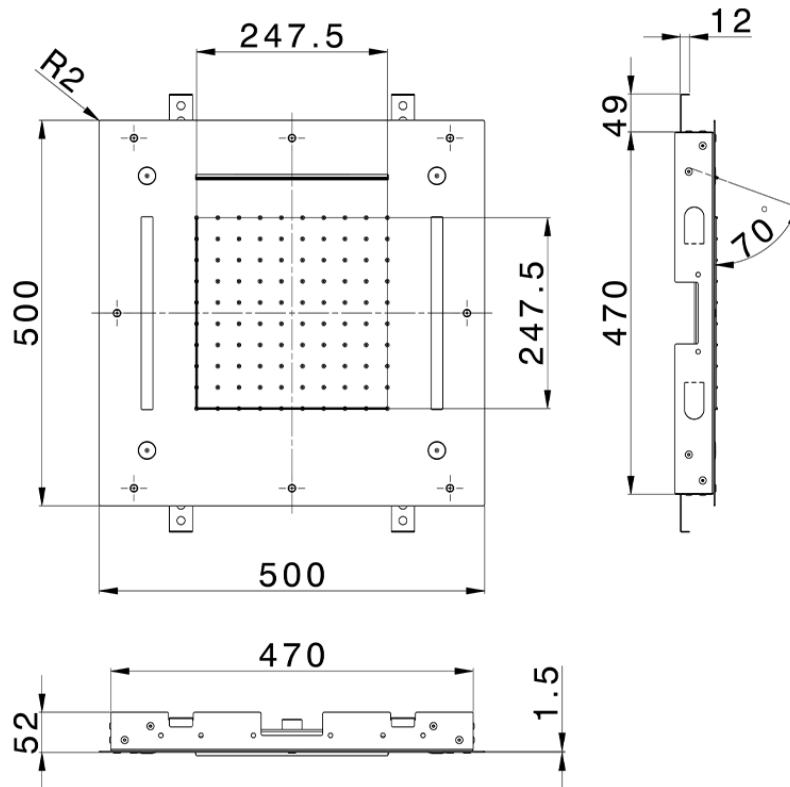

500x500 mm Chromotherapy Ceiling showerhead ZEN_ZS1C0085

ZS1C0085

<https://en.huberitalia.com/500x500-mm-chromotherapy-ceiling-showerhead-zen-zs1c0085>

2026-04-10