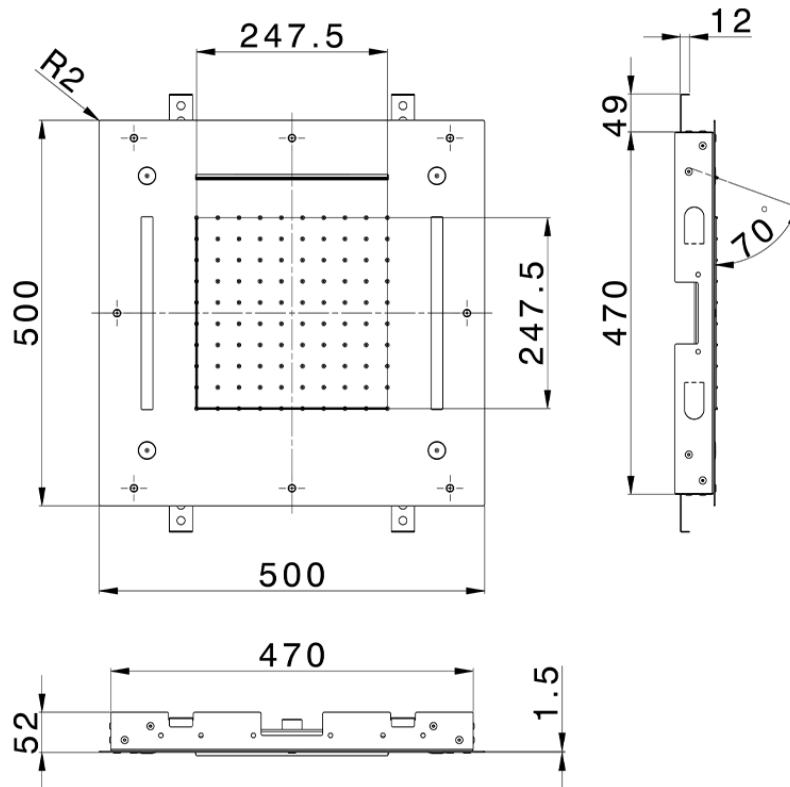

500x500 mm Chromotherapy Ceiling showerhead ZEN_ZS1C0085

ZS1C0085

<https://en.huberitalia.com/500x500-mm-chromotherapy-ceiling-showerhead-zen-zs1c0085>

2026-06-06