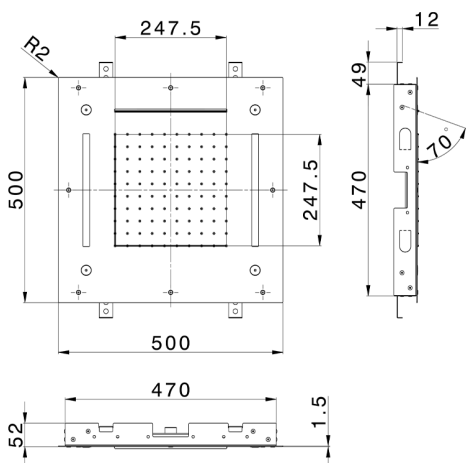

500x500 mm Chromotherapy Ceiling showerhead ZEN_ZS1C0085

MODEL **ZS1C0085**

500x500 mm Chromotherapy Ceiling showerhead, rain, spaying functions, waterfall, chromotherapy functions, built-in control included, Stainless Steel AISI 304

AVAILABLE FINISHINGS

- **D1** D1 Brushed Inox
- **40** 40 Matt Black
- **4Q** 4Q Matt White
- **5G** 5G Rose Gold
- **D2** D2 Polished Inox

CHARACTERISTICS

2026-04-05