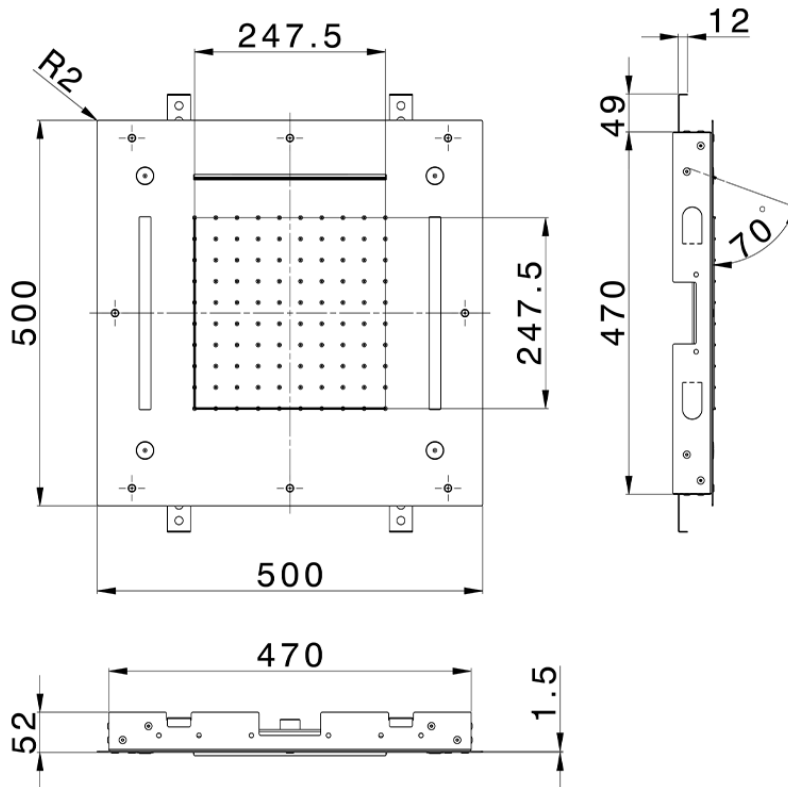

## 500x500 mm Chromotherapy Ceiling showerhead ZEN\_ZS1C0085

ZS1C0085

<https://en.huberitalia.com/500x500-mm-chromotherapy-ceiling-showerhead-zen-zs1c0085>

2026-04-29