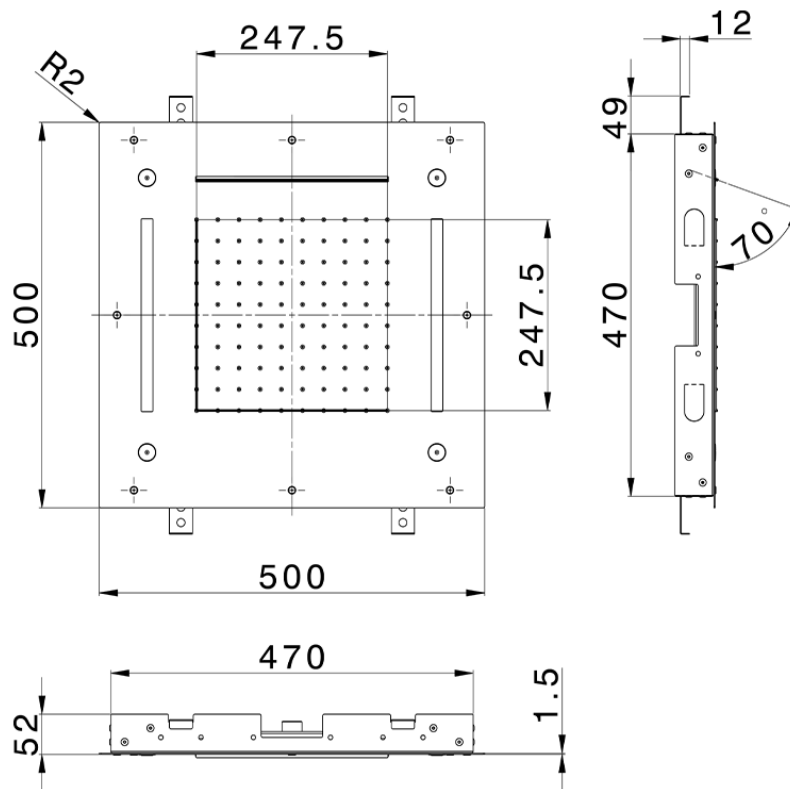

## 500x500 mm Chromotherapy Ceiling showerhead ZEN\_ZS1C0085

ZS1C0085

<https://en.huberitalia.com/500x500-mm-chromotherapy-ceiling-showerhead-zen-zs1c0085>

2026-04-08