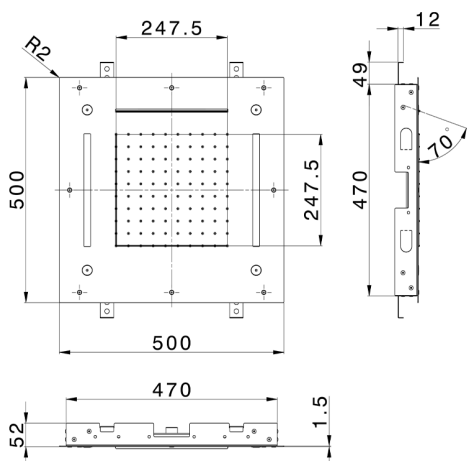

500x500 mm Chromotherapy Ceiling showerhead ZEN_ZS1C0085

MODEL **ZS1C0085**

500x500 mm Chromotherapy Ceiling showerhead, rain, spaying functions, waterfall, chromotherapy functions, built-in control included, Stainless Steel AISI 304

AVAILABLE FINISHINGS

- **D1** D1 Brushed Inox
- **40** 40 Matt Black
- **4Q** 4Q Matt White
- **5G** 5G Rose Gold
- **D2** D2 Polished Inox

CHARACTERISTICS

2026-06-27