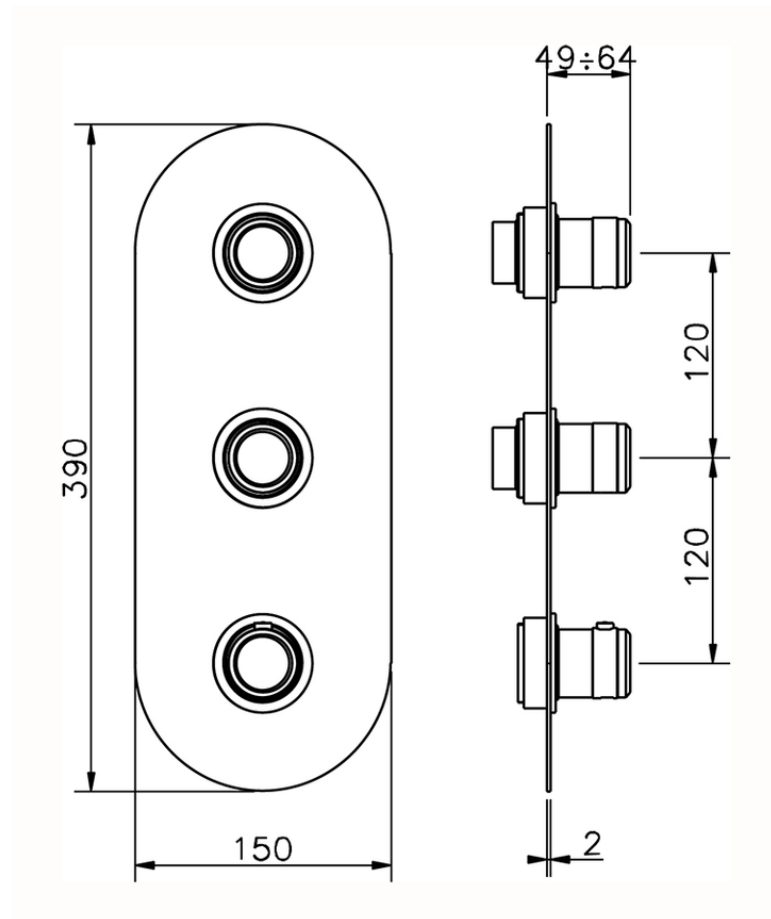

## Cover Part for 2 Function Concealed Thermo Valve CHRONOS\_CR01V200

CR01V200

<https://en.huberitalia.com/cover-part-for-2-function-concealed-thermo-valve-chronos-cr01v200>

ZB01V200

<https://en.huberitalia.com/2-function-concealed-thermostatic-valve-concealed-zb01v200>