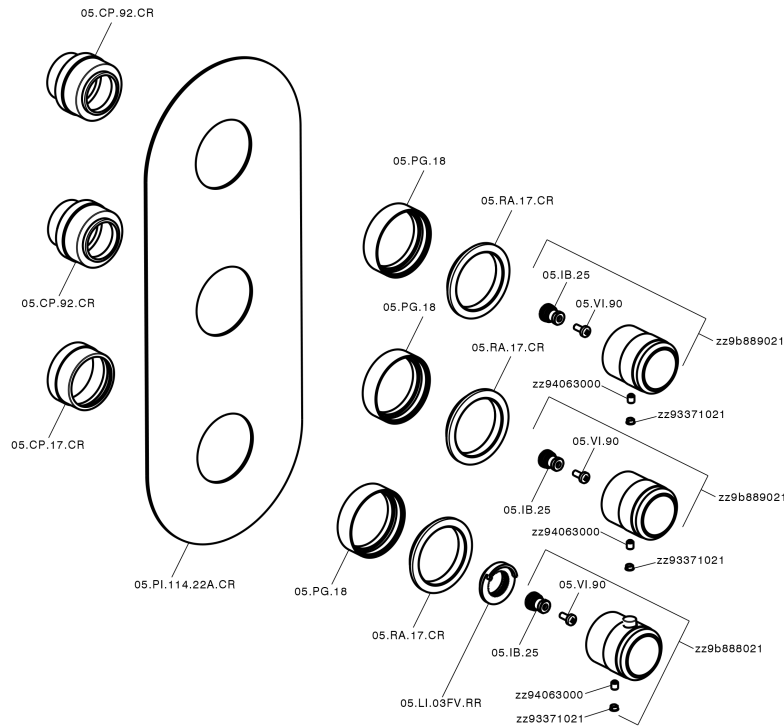

Cover Part for 2 Function Concealed Thermo Valve CHRONOS_CR01V200

MODEL **CR01V200**

Cover Part for 2 Function Concealed Thermo Valve, for item ZB01V200

AVAILABLE FINISHINGS

-  **21** 21 Chrome
-  **2F** 2F Brushed Nickel
-  **2Q** 2Q Black Titanium

CHARACTERISTICS

Installation **Concealed**

Required concealed parts **ZB01V200**

Thermostatic

The Huber thermostatic is your personal water manager, helping you to handle, control and save water and energy.

Cover Part for 2 Function Concealed Thermo Valve CHRONOS_CR01V200

CR01V200

<https://en.huberitalia.com/cover-part-for-2-function-concealed-thermo-valve-chronos-cr01v200>

2 Function Concealed Thermostatic Valve CONCEALED_ZB01V200

MODEL **ZB01V200**

2 Function Concealed Thermostatic Valve

AVAILABLE FINISHINGS

04 04 Without finishing

CHARACTERISTICS

Installation	Concealed
Cartridge Spare Parts	23.51A.HF
HF Thermostatic Valve	
Concealed	1