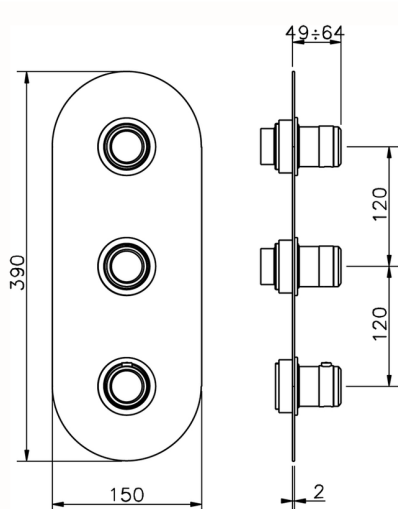

Cover Part for 2 Function Concealed Thermo Valve CHRONOS_CR01V200

MODEL **CR01V200**

Cover Part for 2 Function Concealed Thermo Valve, for item ZB01V200

AVAILABLE FINISHINGS

-  **21** 21 Chrome
-  **2F** 2F Brushed Nickel
-  **2Q** 2Q Black Titanium

Cover Part for 2 Function Concealed Thermo Valve CHRONOS_CR01V200

CR01V200

<https://en.huberitalia.com/cover-part-for-2-function-concealed-thermo-valve-chronos-cr01v200>

2 Function Concealed Thermostatic Valve CONCEALED_ZB01V200