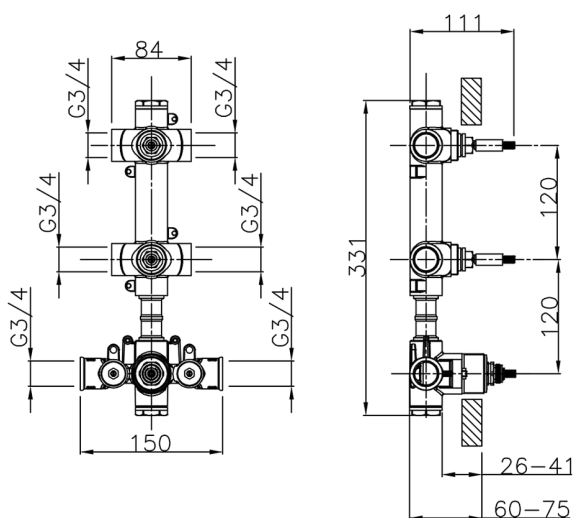

Cover Part for 2 Function Concealed Thermo Valve CHRONOS_CR01V200

MODEL **CR01V200**

Cover Part for 2 Function Concealed Thermo Valve, for item ZB01V200

AVAILABLE FINISHINGS

-  **21** 21 Chrome
-  **2F** 2F Brushed Nickel
-  **2Q** 2Q Black Titanium

MODEL **ZB01V200**

2 Function Concealed Thermostatic Valve

AVAILABLE FINISHINGS

04 04 Without finishing

CHARACTERISTICS

Installation	Concealed
Cartridge Spare Parts	23.51A.HF
HF Thermostatic Valve	
Concealed	1