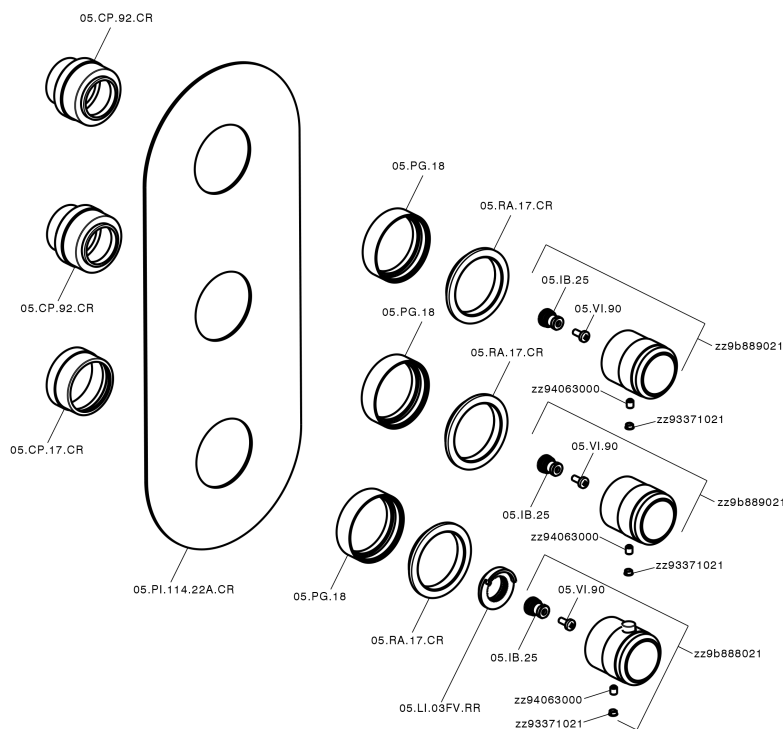

Cover Part for 2 Function Concealed Thermo Valve CHRONOS_CR01V200

CR01V200

<https://en.huberitalia.com/cover-part-for-2-function-concealed-thermo-valve-chronos-cr01v200>

2 Function Concealed Thermostatic Valve CONCEALED_ZB01V200

ZB01V200

<https://en.huberitalia.com/2-function-concealed-thermostatic-valve-concealed-zb01v200>

2024-11-23