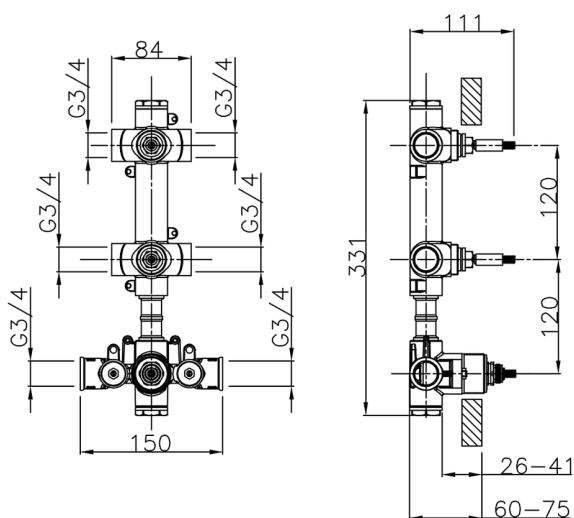

Thermostatic

The Huber thermostatic is your personal water manager, helping you to handle, control and save water and energy.

2024-11-23