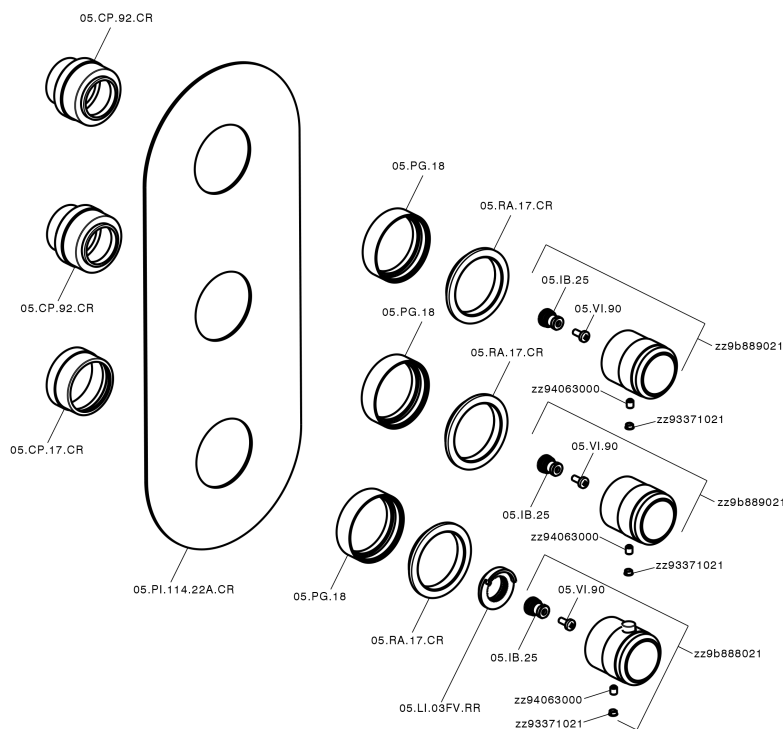

**Cover Part for 2 Function Concealed Thermo Valve CHRONOS\_CR01V200**

MODEL **CR01V200**

Cover Part for 2 Function Concealed Thermo Valve, for item ZB01V200

AVAILABLE FINISHINGS

-  **21** 21 Chrome
-  **2F** 2F Brushed Nickel
-  **2Q** 2Q Black Titanium

CHARACTERISTICS

Installation **Concealed**  
 Required concealed parts **ZB01V200**

**Thermostatic**

The Huber thermostatic is your personal water manager, helping you to handle, control and save water and energy.

## Cover Part for 2 Function Concealed Thermo Valve CHRONOS\_CR01V200

CR01V200

<https://en.huberitalia.com/cover-part-for-2-function-concealed-thermo-valve-chronos-cr01v200>

## 2 Function Concealed Thermostatic Valve CONCEALED\_ZB01V200

MODEL **ZB01V200**

2 Function Concealed Thermostatic Valve

AVAILABLE FINISHINGS

**04** 04 Without finishing

CHARACTERISTICS

Installation **Concealed**