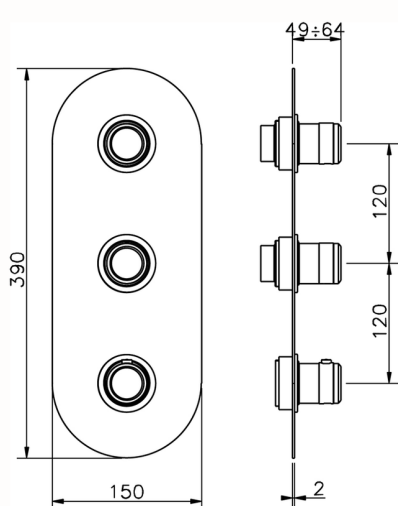

**Cover Part for 2 Function Concealed Thermo Valve CHRONOS\_CR01V200**

MODEL **CR01V200**

Cover Part for 2 Function Concealed Thermo Valve, for item ZB01V200

AVAILABLE FINISHINGS

-  **21** 21 Chrome
-  **2F** 2F Brushed Nickel
-  **2Q** 2Q Black Titanium

## Cover Part for 2 Function Concealed Thermo Valve CHRONOS\_CR01V200

CR01V200

<https://en.huberitalia.com/cover-part-for-2-function-concealed-thermo-valve-chronos-cr01v200>