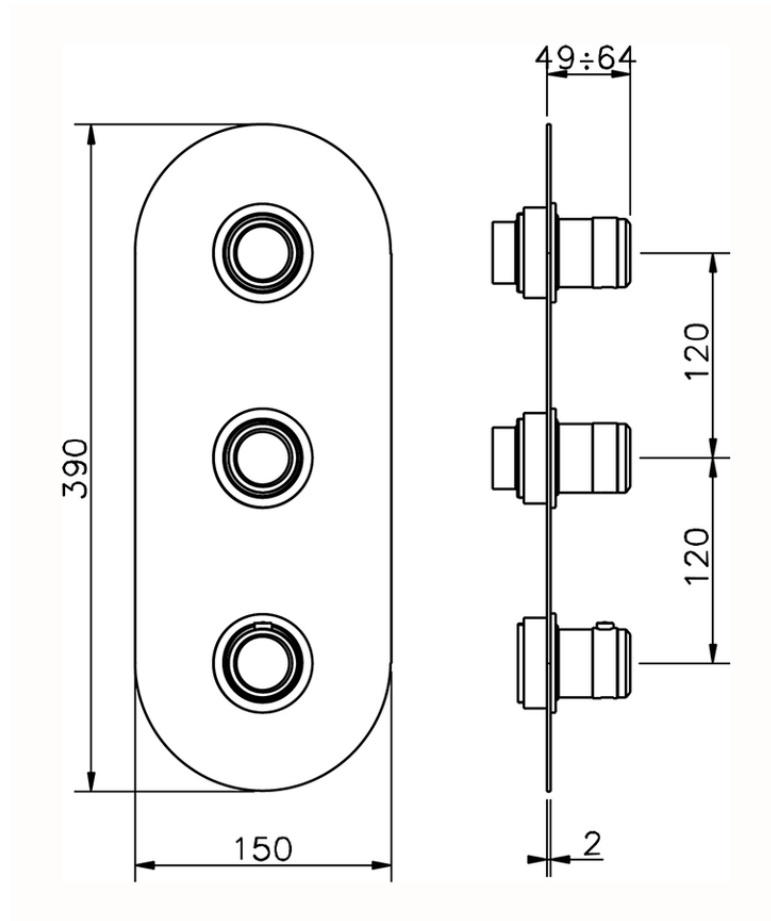

Cover Part for 2 Function Concealed Thermo Valve CHRONOS_CR01V200

CR01V200

<https://en.huberitalia.com/cover-part-for-2-function-concealed-thermo-valve-chronos-cr01v200>

ZB01V200

<https://en.huberitalia.com/2-function-concealed-thermostatic-valve-concealed-zb01v200>