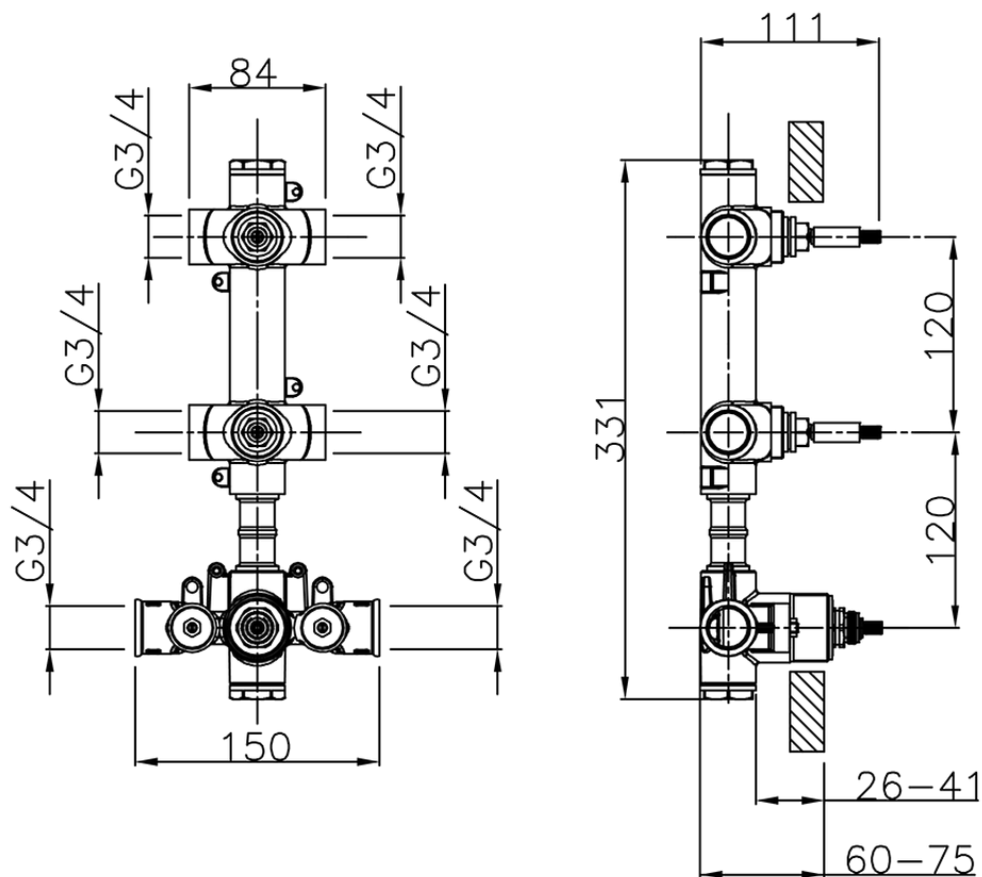

Cover Part for 2 Function Concealed Thermo Valve CHRONOS_CR01V200

CR01V200

<https://en.huberitalia.com/cover-part-for-2-function-concealed-thermo-valve-chronos-cr01v200>

ZB01V200

<https://en.huberitalia.com/2-function-concealed-thermostatic-valve-concealed-zb01v200>