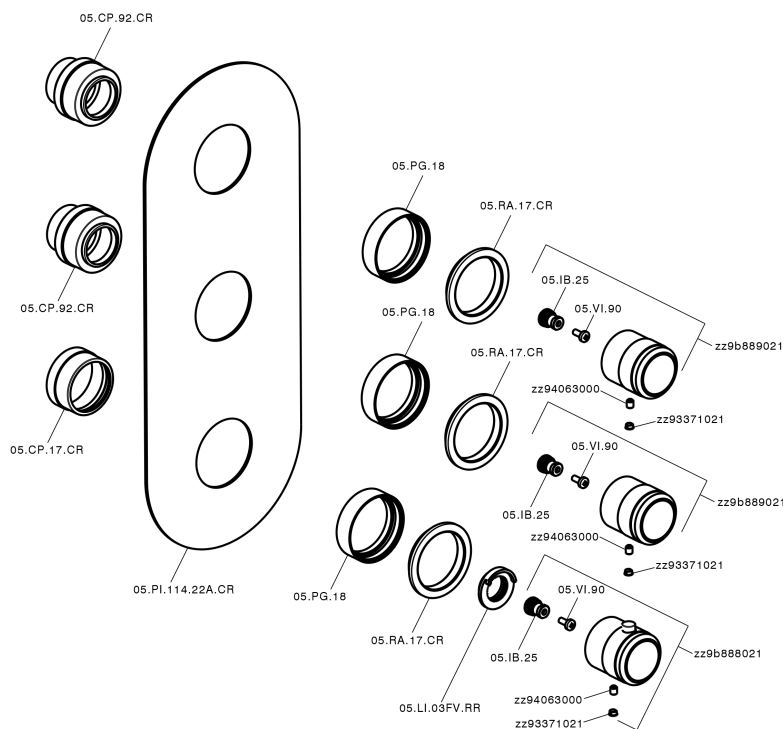

## Cover Part for 2 Function Concealed Thermo Valve CHRONOS\_CR01V200

CR01V200

<https://en.huberitalia.com/cover-part-for-2-function-concealed-thermo-valve-chronos-cr01v200>

## 2 Function Concealed Thermostatic Valve CONCEALED\_ZB01V200

ZB01V200

<https://en.huberitalia.com/2-function-concealed-thermostatic-valve-concealed-zb01v200>

2024-11-23