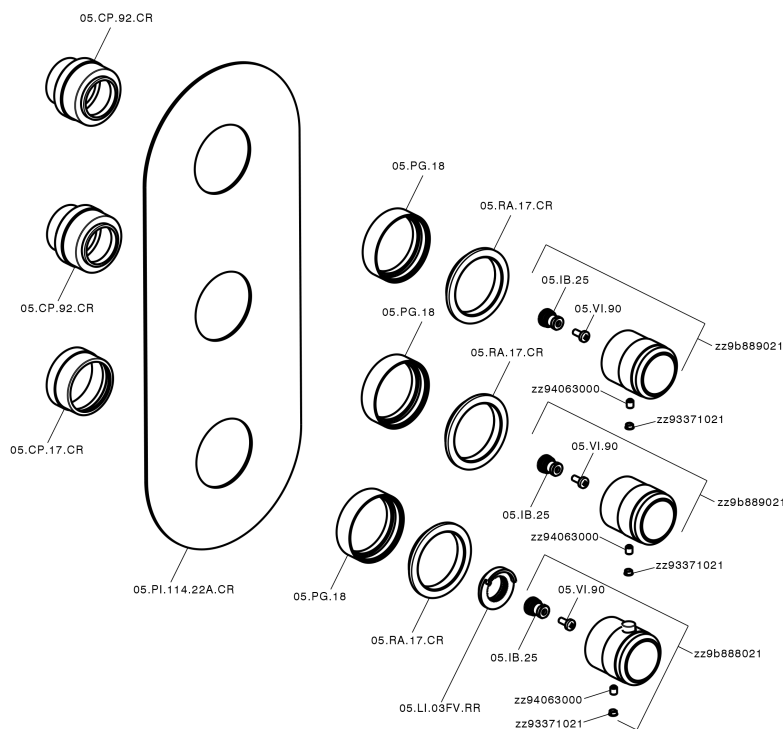

Cover Part for 2 Function Concealed Thermo Valve CHRONOS_CR01V200

MODEL **CR01V200**

Cover Part for 2 Function Concealed Thermo Valve, for item ZB01V200

AVAILABLE FINISHINGS

- 
21 21 Chrome
- 
2F 2F Brushed Nickel
- 
2Q 2Q Black Titanium

CHARACTERISTICS

Installation **Concealed**
 Required concealed parts **ZB01V200**

Thermostatic

The Huber thermostatic is your personal water manager, helping you to handle, control and save water and energy.

Cover Part for 2 Function Concealed Thermo Valve CHRONOS_CR01V200

CR01V200

<https://en.huberitalia.com/cover-part-for-2-function-concealed-thermo-valve-chronos-cr01v200>

2 Function Concealed Thermostatic Valve CONCEALED_ZB01V200

MODEL **ZB01V200**

2 Function Concealed Thermostatic Valve

AVAILABLE FINISHINGS

CHARACTERISTICS

Installation	Concealed
Cartridge Spare Parts	23.51A.HF
HF Thermostatic Valve	
Concealed	1

Thermostatic

The Huber thermostatic is your personal water manager, helping you to handle, control and save water and energy.