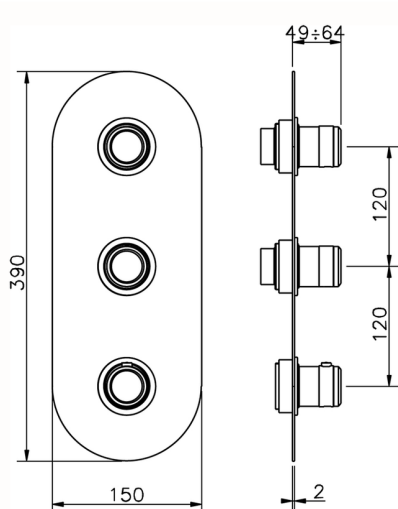

Cover Part for 2 Function Concealed Thermo Valve CHRONOS_CR01V200

MODEL **CR01V200**

Cover Part for 2 Function Concealed Thermo Valve, for item ZB01V200

AVAILABLE FINISHINGS

- 
21 21 Chrome
- 
2F 2F Brushed Nickel
- 
2Q 2Q Black Titanium

Cover Part for 2 Function Concealed Thermo Valve CHRONOS_CR01V200

CR01V200

<https://en.huberitalia.com/cover-part-for-2-function-concealed-thermo-valve-chronos-cr01v200>

2 Function Concealed Thermostatic Valve CONCEALED_ZB01V200