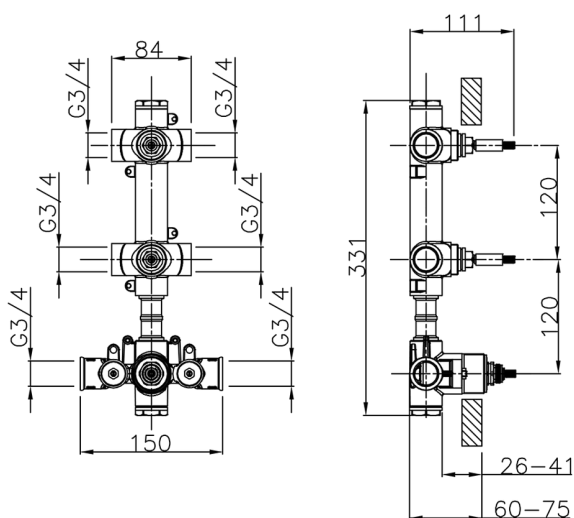

MODEL **ZB01V200**

2 Function Concealed Thermostatic Valve

AVAILABLE FINISHINGS

CHARACTERISTICS

Installation	Concealed
Cartridge Spare Parts	23.51A.HF
HF Thermostatic Valve	
Concealed	1

Thermostatic

The Huber thermostatic is your personal water manager, helping you to handle, control and save water and energy.