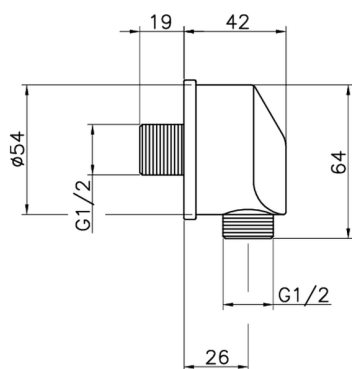

Elbow SHOWER_67.01H.

MODEL **67.01H.**

Elbow

AVAILABLE FINISHINGS

CHARACTERISTICS

2024-12-22