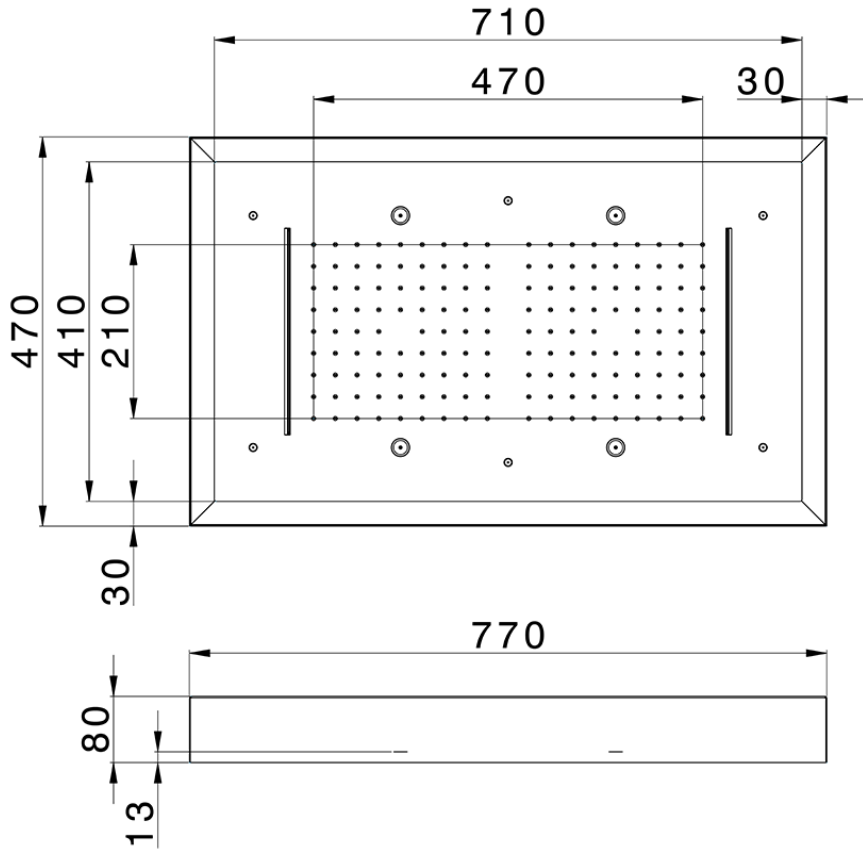

770x470 mm Chromotherapy Ceiling showerhead ZEN_ZS1C0185

ZS1C0185

<https://en.huberitalia.com/770x470-mm-chromotherapy-ceiling-showerhead-zen-zs1c0185>

2024-12-18