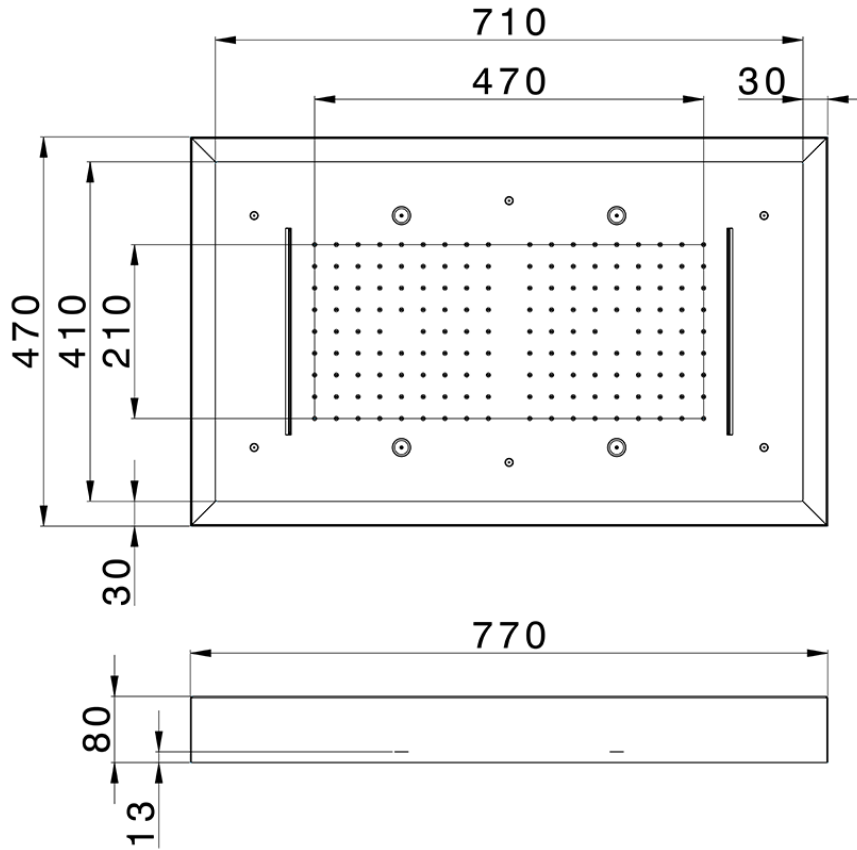

## 770x470 mm Chromotherapy Ceiling showerhead ZEN\_ZS1C0185

ZS1C0185

<https://en.huberitalia.com/770x470-mm-chromotherapy-ceiling-showerhead-zen-zs1c0185>

2024-12-19