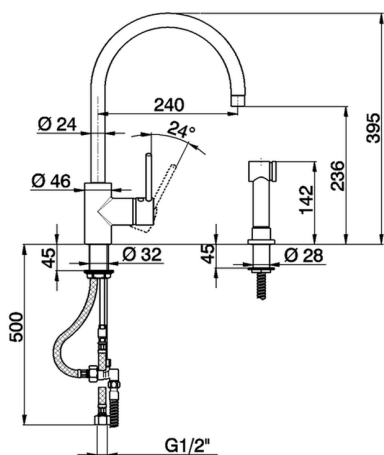

Single lever sink mixer with pull out handspray KITCHEN_LL404570

MODEL **LL404570**

Single lever sink mixer with pull out handspray, swivel spout, 150 cm Brass flexible hose

AVAILABLE FINISHINGS

CHARACTERISTICS

Cartridge Spare Parts **ZZ93196000**

38 mm Cartridge

2024-12-21