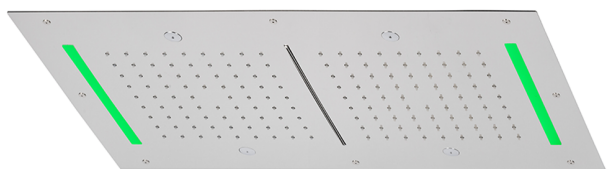

700x400 mm Chromotherapy Ceiling showerhead ZEN_ZS1C0125

MODEL **ZS1C0125**

700x400 mm Chromotherapy Ceiling showerhead, 2 rain, spraying functions, waterfall, chromotherapy functions, built-in control included, Stainless Steel AISI 304

AVAILABLE FINISHINGS

- **40** 40 Matt Black
- **4Q** 4Q Matt White
- **5G** 5G Rose Gold
- **D1** D1 Brushed Inox
- **D2** D2 Polished Inox

CHARACTERISTICS

2024-12-19