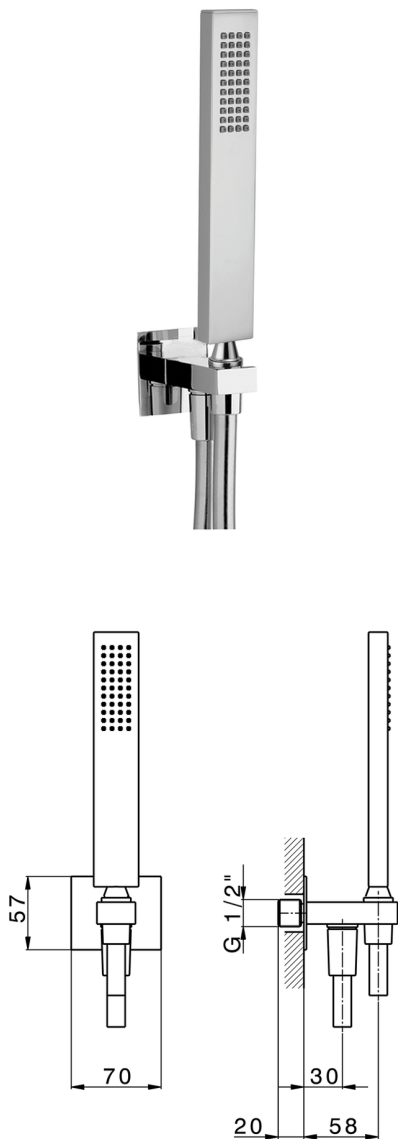

Showerset with wall elbow SHOWER_SS018860

MODEL **SS018860**

Showerset with wall elbow, wall mounted handshower holder, 35x15 mm Brass minimalistic one spray handshower, 150 cm SUPREME smooth flexible hose

AVAILABLE FINISHINGS

-  **21** 21 Chrome
-  **2B** 2B Polished Nickel
-  **2F** 2F Brushed Nickel
-  **40** 40 Matt Black
-  **4Q** 4Q Matt White

CHARACTERISTICS

2024-11-21