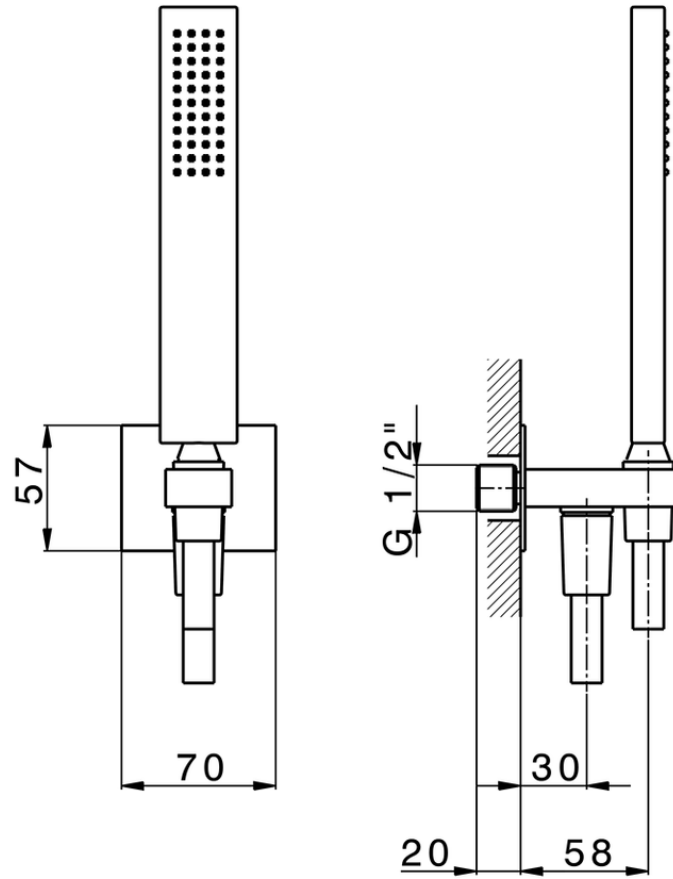

## Showerset with wall elbow SHOWER\_SS018860

SS018860

<https://en.huberitalia.com/showerset-with-wall-elbow-shower-ss018860>

2024-11-23