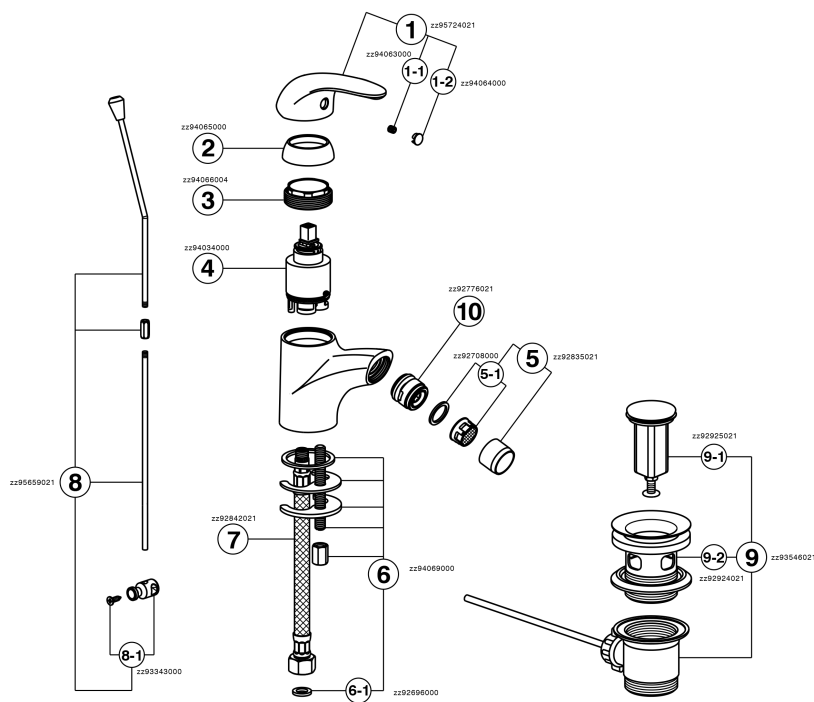

## Single lever bidet mixer NORMA\_NM000551

NM000551

<https://en.huberitalia.com/single-lever-bidet-mixer-norma-nm000551>

2025-04-07