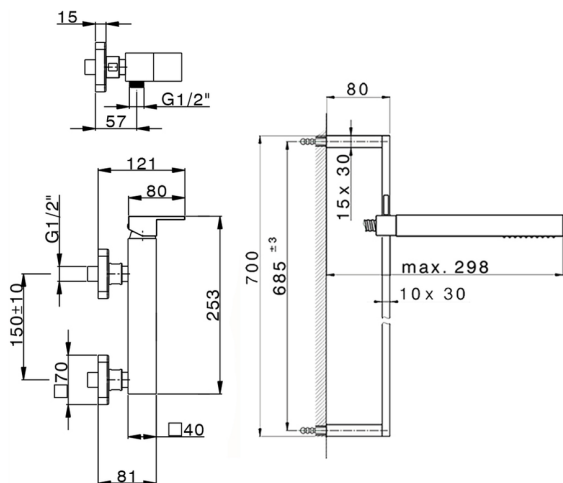

Single lever shower mixer, with shower set NUOVA EGO_NE000464

MODEL **NE000464**

Single lever shower mixer, with shower set, 70 cm sliding rail bar with sliding bracket, ABS 27x27mm one spray minimalist square handshower, 150 cm smooth SILVERFLEX Flexible Hose

AVAILABLE FINISHINGS

-  **21** 21 Chrome
-  **2F** 2F Brushed Nickel
-  **40** 40 Matt Black
-  **4Q** 4Q Matt White

CHARACTERISTICS

Cartridge Spare Parts **ZZ97179000**

35 mm Cartridge

2026-04-07