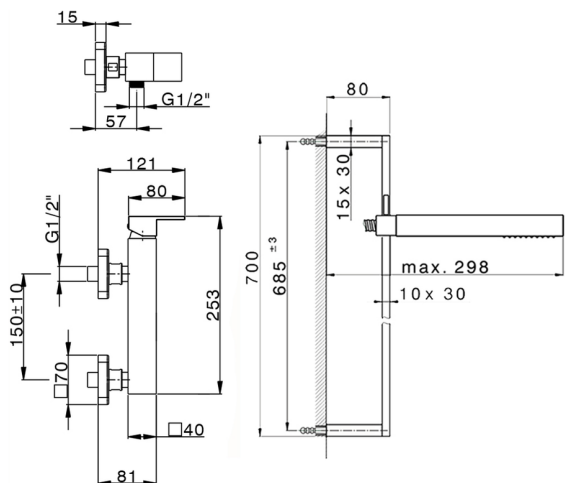

Single lever shower mixer, with shower set NUOVA EGO_NE000464

MODEL **NE000464**

Single lever shower mixer, with shower set, 70 cm sliding rail bar with sliding bracket, ABS 27x27mm one spray minimalist square handshower, 150 cm smooth SILVERFLEX Flexible Hose

AVAILABLE FINISHINGS

-  **21** 21 Chrome
-  **2F** 2F Brushed Nickel
-  **40** 40 Matt Black
-  **4Q** 4Q Matt White

CHARACTERISTICS

Cartridge Spare Parts **ZZ97179000**
35 mm Cartridge

2026-04-05