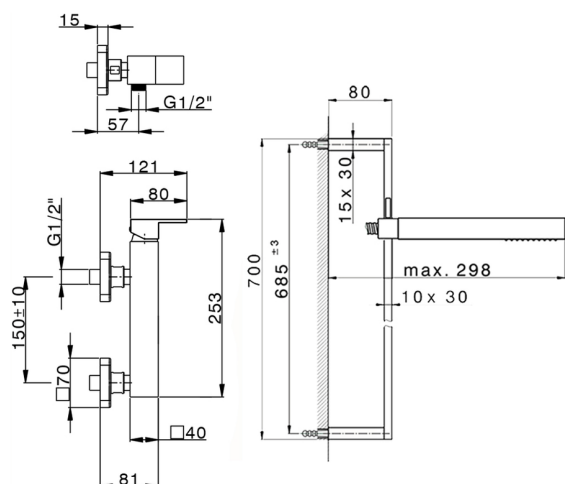

## Single lever shower mixer, with shower set NUOVA EGO\_NE000464

MODEL **NE000464**

Single lever shower mixer, with shower set, 70 cm sliding rail bar with sliding bracket, ABS 27x27mm one spray minimalist square handshower, 150 cm smooth SILVERFLEX Flexible Hose

### CHARACTERISTICS

Cartridge Spare Parts **ZZ97179000**

**35 mm Cartridge**

2026-06-26