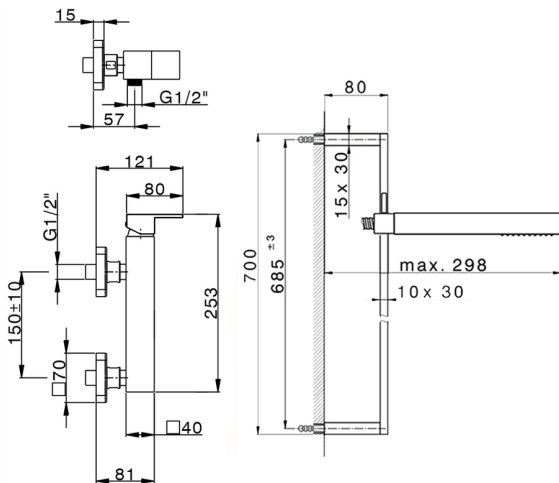

## Single lever shower mixer, with shower set NUOVA EGO\_NE000464

MODEL **NE000464**

Single lever shower mixer, with shower set, 70 cm sliding rail bar with sliding bracket, ABS 27x27mm one spray minimalist square handshower, 150 cm smooth SILVERFLEX Flexible Hose

### CHARACTERISTICS

Cartridge Spare Parts **ZZ97179000**

**35 mm Cartridge**

2026-06-06