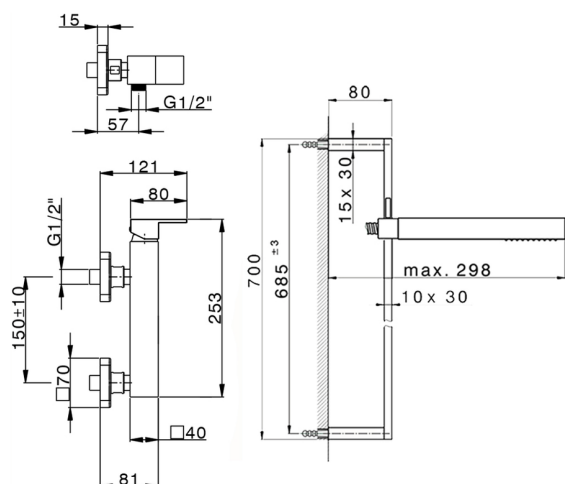

Single lever shower mixer, with shower set NUOVA EGO_NE000464

MODEL **NE000464**

Single lever shower mixer, with shower set, 70 cm sliding rail bar with sliding bracket, ABS 27x27mm one spray minimalist square handshower, 150 cm smooth SILVERFLEX Flexible Hose

AVAILABLE FINISHINGS

-  **21** 21 Chrome
-  **2F** 2F Brushed Nickel
-  **40** 40 Matt Black
-  **4Q** 4Q Matt White

CHARACTERISTICS

Cartridge Spare Parts **ZZ97179000**

35 mm Cartridge

2026-04-08