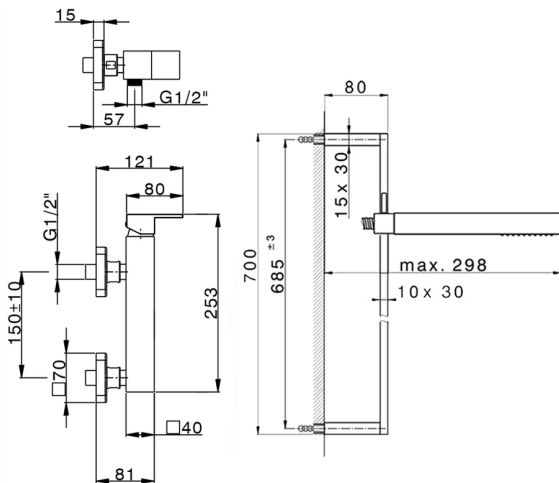

Single lever shower mixer, with shower set NUOVA EGO_NE000464

MODEL **NE000464**

Single lever shower mixer, with shower set, 70 cm sliding rail bar with sliding bracket, ABS 27x27mm one spray minimalist square handshower, 150 cm smooth SILVERFLEX Flexible Hose

AVAILABLE FINISHINGS

-  **21** 21 Chrome
-  **2F** 2F Brushed Nickel
-  **40** 40 Matt Black
-  **4Q** 4Q Matt White

CHARACTERISTICS

Cartridge Spare Parts **ZZ97179000**

35 mm Cartridge

2026-06-13