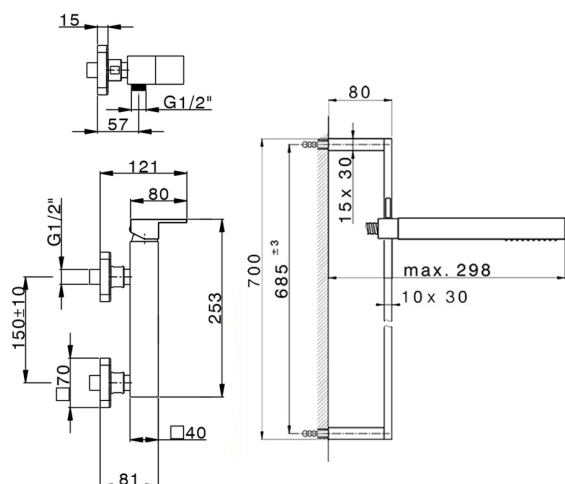

Single lever shower mixer, with shower set NUOVA EGO_NE000464

MODEL **NE000464**

Single lever shower mixer, with shower set, 70 cm sliding rail bar with sliding bracket, ABS 27x27mm one spray minimalist square handshower, 150 cm smooth SILVERFLEX Flexible Hose

AVAILABLE FINISHINGS

-  **21** 21 Chrome
-  **2F** 2F Brushed Nickel
-  **40** 40 Matt Black
-  **4Q** 4Q Matt White

CHARACTERISTICS

Cartridge Spare Parts **ZZ97179000**
35 mm Cartridge

2026-06-06