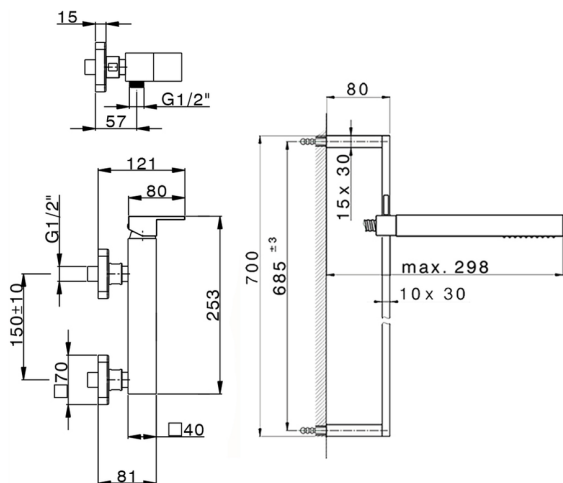

Single lever shower mixer, with shower set NUOVA EGO_NE000464

MODEL **NE000464**

Single lever shower mixer, with shower set, 70 cm sliding rail bar with sliding bracket, ABS 27x27mm one spray minimalist square handshower, 150 cm smooth SILVERFLEX Flexible Hose

AVAILABLE FINISHINGS

-  **21** 21 Chrome
-  **2F** 2F Brushed Nickel
-  **40** 40 Matt Black
-  **4Q** 4Q Matt White

CHARACTERISTICS

Cartridge Spare Parts **ZZ97179000**

35 mm Cartridge

2026-06-26