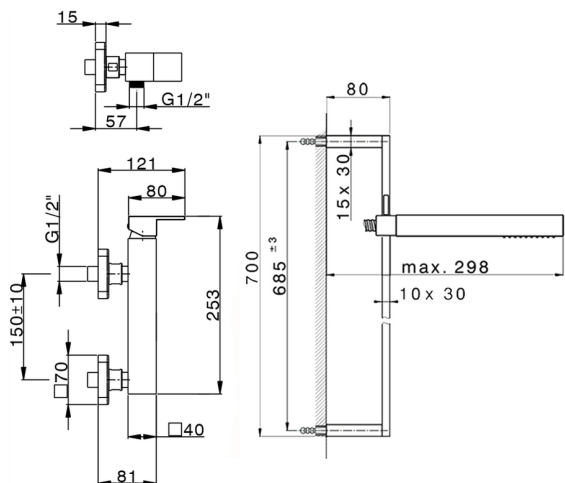

Single lever shower mixer, with shower set NUOVA EGO_NE000464

MODEL **NE000464**

Single lever shower mixer, with shower set, 70 cm sliding rail bar with sliding bracket, ABS 27x27mm one spray minimalist square handshower, 150 cm smooth SILVERFLEX Flexible Hose

AVAILABLE FINISHINGS

-  **21** 21 Chrome
-  **2F** 2F Brushed Nickel
-  **40** 40 Matt Black
-  **4Q** 4Q Matt White

CHARACTERISTICS

Cartridge Spare Parts **ZZ97179000**

35 mm Cartridge

2026-04-06