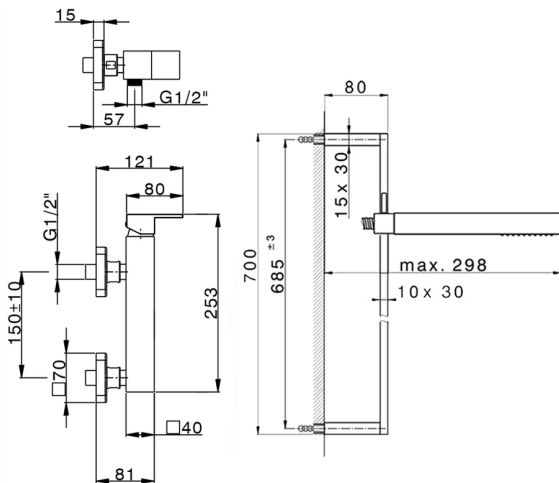

Single lever shower mixer, with shower set NUOVA EGO_NE000464

MODEL **NE000464**

Single lever shower mixer, with shower set, 70 cm sliding rail bar with sliding bracket, ABS 27x27mm one spray minimalist square handshower, 150 cm smooth SILVERFLEX Flexible Hose

AVAILABLE FINISHINGS

-  **21** 21 Chrome
-  **2F** 2F Brushed Nickel
-  **40** 40 Matt Black
-  **4Q** 4Q Matt White

CHARACTERISTICS

Cartridge Spare Parts **ZZ97179000**

35 mm Cartridge

2026-04-09