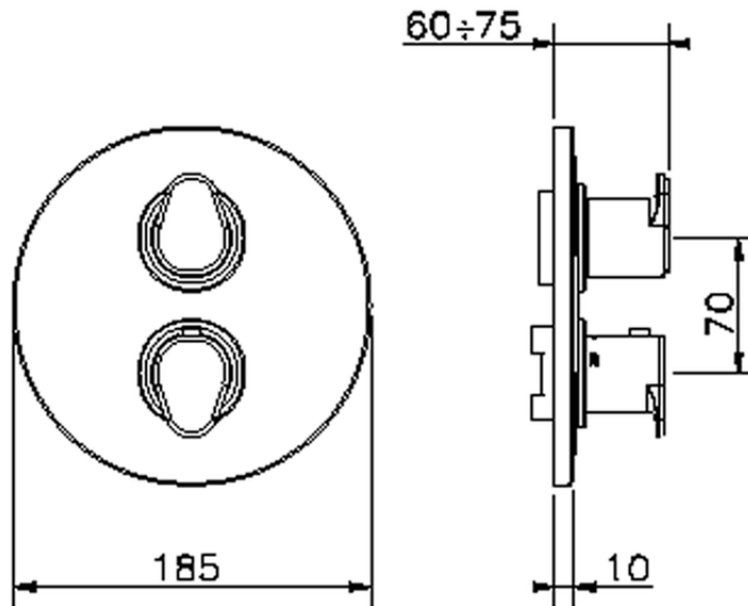

Exposed part for 3-outlet con.thermo.shower valve H3_H3018200

H3018200

<https://en.huberitalia.com/exposed-part-for-3-outlet-con-thermo-shower-valve-h3-h3018200>

Piastra/Plate/Plaque/Platte/Placa

2-3mm: XX 25-40 YY 76-91

10 mm: XX 16-31 YY 65-80

ZB018201

<https://en.huberitalia.com/3-outlet-concealed-thermostatic-shower-valve-concealed-zb018201>

2024-12-18