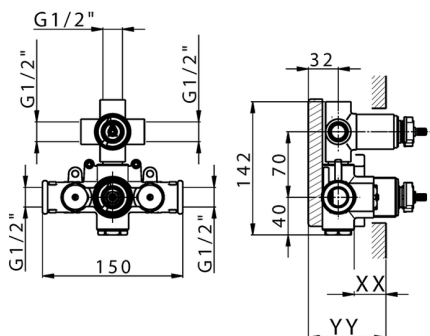

## 3-outlet Concealed thermostatic shower valve CONCEALED\_ZB018201

MODEL **ZB018201**

3-Outlet Concealed thermostatic mixer, with 3-outlet diverter, without trim kit

AVAILABLE FINISHINGS

CHARACTERISTICS

Installation	<b>Concealed</b>
Cartridge Spare Parts	<b>24.04A.PP</b>
<b>8x20 Plus P Thermostatic Valve</b>	
Concealed	<b>1</b>

Piastra/Plate/Plaque/Platte/Placa

2-3mm: XX 25-40 YY 76-91

10 mm: XX 16-31 YY 65-80