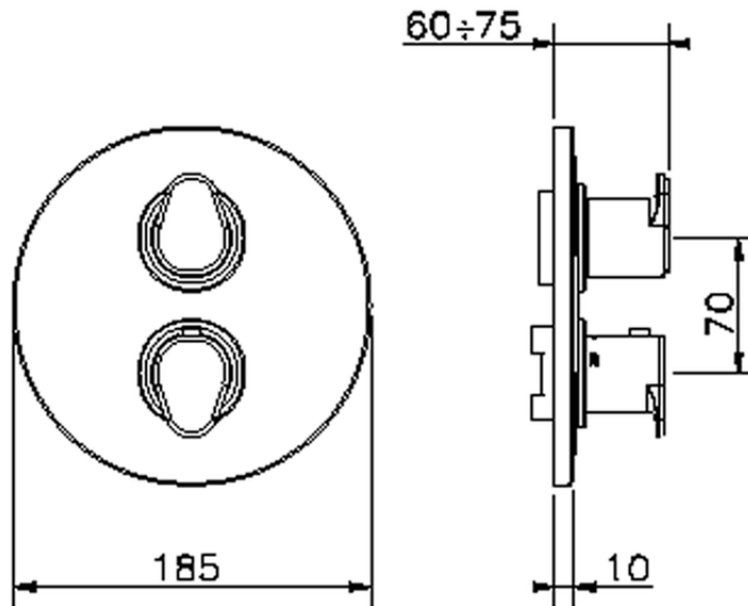

Exposed part for 3-outlet con.thermo.shower valve H3_H3018200

H3018200

<https://en.huberitalia.com/exposed-part-for-3-outlet-con-thermo-shower-valve-h3-h3018200>

Piastra/Plate/Plaque/Platte/Placa

2-3mm: XX 25-40 YY 76-91

10 mm: XX 16-31 YY 65-80

ZB018201

<https://en.huberitalia.com/3-outlet-concealed-thermostatic-shower-valve-concealed-zb018201>

2024-12-19