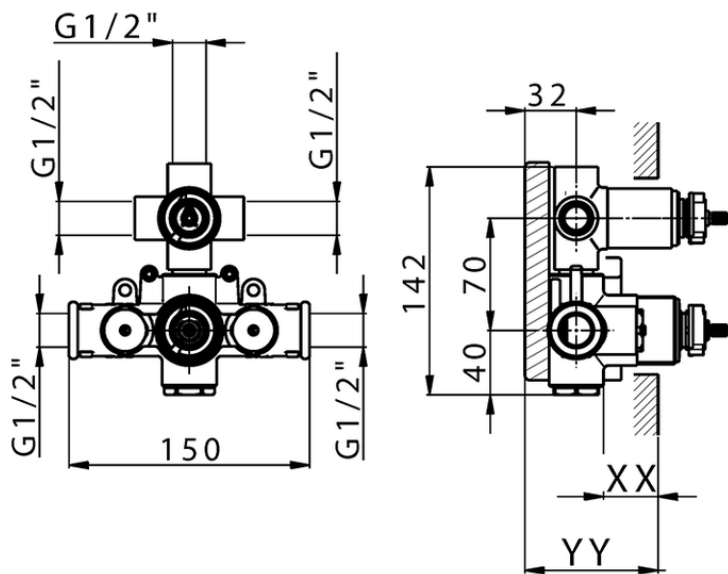

Exposed part for 3-outlet con.thermo.shower valve H3_H3018200

H3018200

<https://en.huberitalia.com/exposed-part-for-3-outlet-con-thermo-shower-valve-h3-h3018200>

Piastra/Plate/Plaque/Platte/Placa

2-3mm: XX 25-40 YY 76-91

10 mm: XX 16-31 YY 65-80

ZB018201

<https://en.huberitalia.com/3-outlet-concealed-thermostatic-shower-valve-concealed-zb018201>

2024-12-19