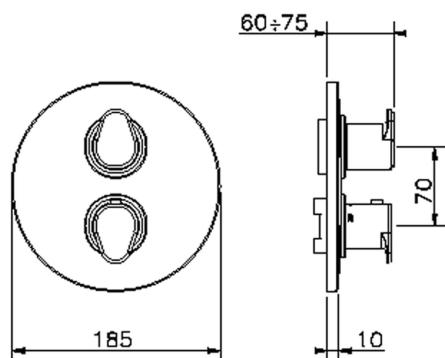

Exposed part for 3-outlet con.thermo.shower valve H3_H3018200

MODEL **H3018200**

Exposed part for 3-outlet thermostatic mixer, with 3 outlet diverter, without concealed part, for item ZB018201

AVAILABLE FINISHINGS

- **21** 21 Chrome
- **2F** 2F Brushed Nickel
- **40** 40 Matt Black

CHARACTERISTICS

Installation **Concealed**
Required concealed parts **ZB018201**

Thermostatic

The Huber thermostatic is your personal water manager, helping you to handle, control and save water and energy.