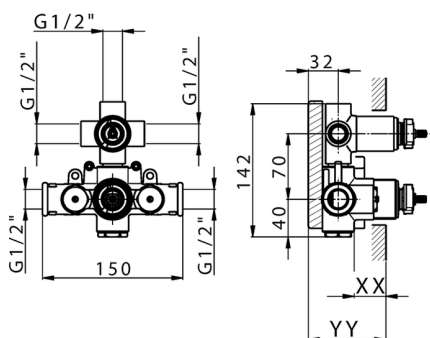

3-outlet Concealed thermostatic shower valve CONCEALED_ZB018201

MODEL **ZB018201**

3-Outlet Concealed thermostatic mixer, with 3-outlet diverter, without trim kit

AVAILABLE FINISHINGS

CHARACTERISTICS

Installation	Concealed
Cartridge Spare Parts	24.04A.PP
8x20 Plus P Thermostatic Valve	
Concealed	1

Piastra/Plate/Plaque/Platte/Placa
 2-3mm: XX 25-40 YY 76-91
 10 mm: XX 16-31 YY 65-80

DeviaStop

The Huber Devia Stop technology allows to adjust the water flow and to direct it to the selected output point (overhead soaker, hand shower, etc).