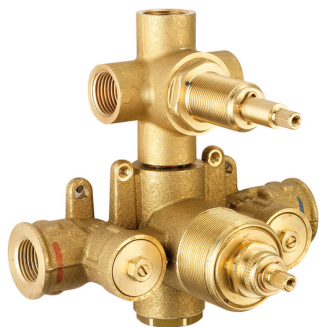

Exposed part for 3-outlet con.thermo.shower valve H3_H3018200

MODEL **H3018200**

Exposed part for 3-outlet thermostatic mixer, with 3 outlet diverter, without concealed part, for item ZB018201

AVAILABLE FINISHINGS

-  **21** 21 Chrome
-  **2F** 2F Brushed Nickel
-  **40** 40 Matt Black

CHARACTERISTICS

Installation **Concealed**
 Required concealed parts **ZB018201**

Thermostatic

The Huber thermostatic is your personal water manager, helping you to handle, control and save water and energy.

3-outlet Concealed thermostatic shower valve CONCEALED_ZB018201

MODEL **ZB018201**

3-Outlet Concealed thermostatic mixer, with 3-outlet diverter, without trim kit

AVAILABLE FINISHINGS

CHARACTERISTICS

Installation	Concealed
Cartridge Spare Parts	24.04A.PP
8x20 Plus P Thermostatic Valve	
Concealed	1

Piastra/Plate/Plaque/Platte/Placa
 2-3mm: XX 25-40 YY 76-91
 10 mm: XX 16-31 YY 65-80

DeviaStop

The Huber Devia Stop technology allows to adjust the water flow and to direct it to the selected output point (overhead soaker, hand shower, etc).