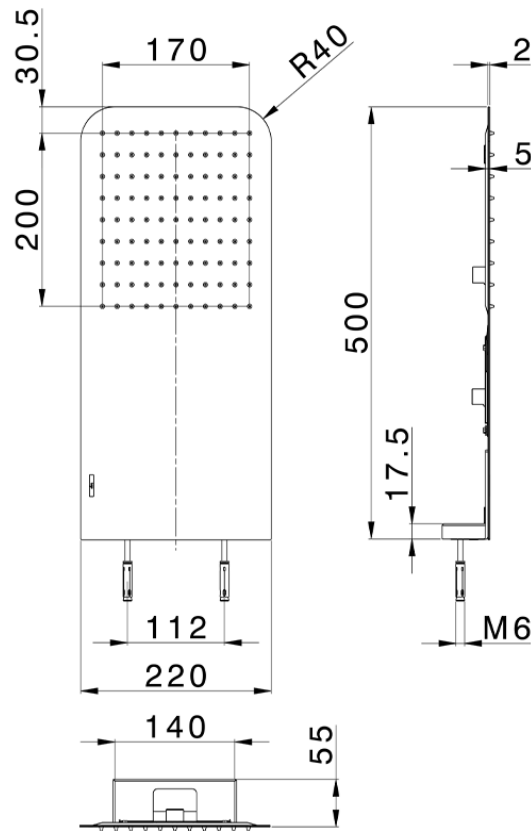

500x220 mm wall-mounted showerhead ZEN\_ZS122100

ZS122100

<https://en.huberitalia.com/500x220-mm-wall-mounted-showerhead-zen-zs122100>

2026-06-06