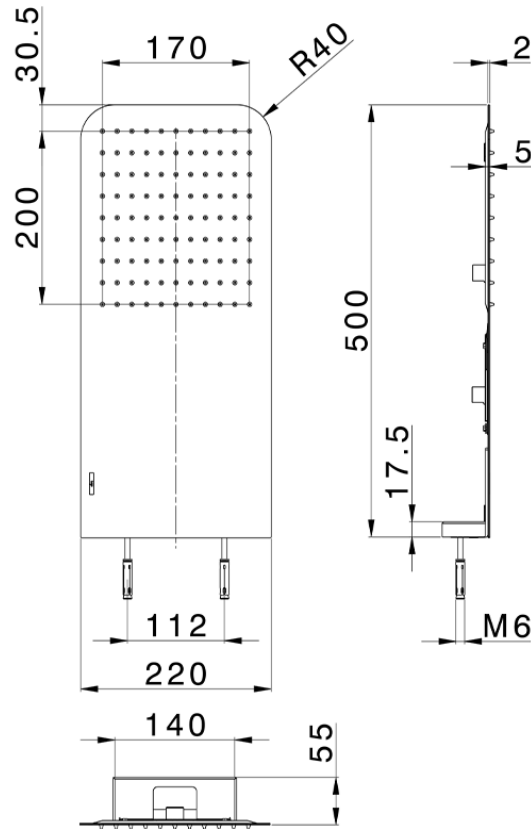

## 500x220 mm wall-mounted showerhead ZEN\_ZS122100

ZS122100

<https://en.huberitalia.com/500x220-mm-wall-mounted-showerhead-zen-zs122100>

2026-02-24