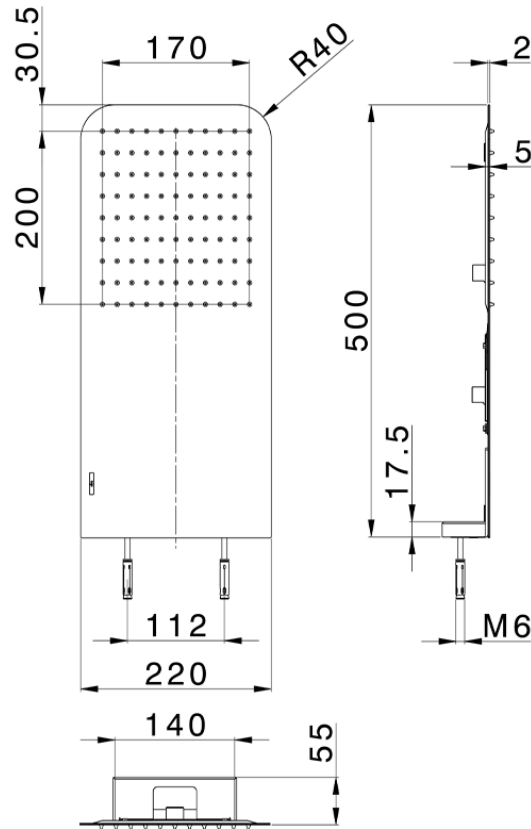

## 500x220 mm wall-mounted showerhead ZEN\_ZS122100

ZS122100

<https://en.huberitalia.com/500x220-mm-wall-mounted-showerhead-zen-zs122100>

2026-04-06