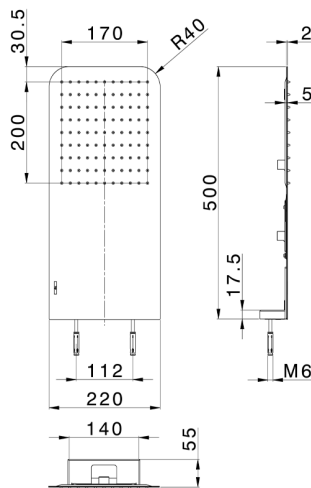

500x220 mm wall-mounted showerhead ZEN_ZS122100

MODEL **ZS122100**

500x220 mm wall-mounted showerhead, rain function, with patented safety valve, Stainless Steel AISI 304

AVAILABLE FINISHINGS

- **D1** D1 Brushed Inox
- **40** 40 Matt Black
- **4Q** 4Q Matt White
- **D2** D2 Polished Inox

CHARACTERISTICS

2026-04-27