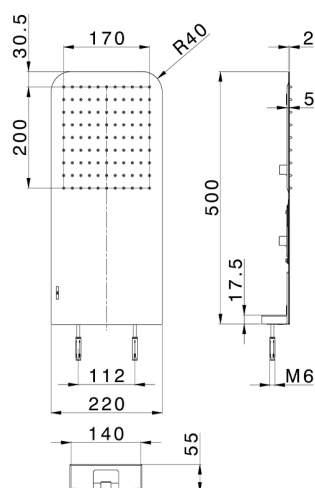

500x220 mm wall-mounted showerhead ZEN_ZS122100

MODEL **ZS122100**

500x220 mm wall-mounted showerhead, rain function, with patented safety valve, Stainless Steel AISI 304

AVAILABLE FINISHINGS

- **D1** D1 Brushed Inox
- **40** 40 Matt Black
- **4Q** 4Q Matt White
- **D2** D2 Polished Inox

CHARACTERISTICS

2026-06-06