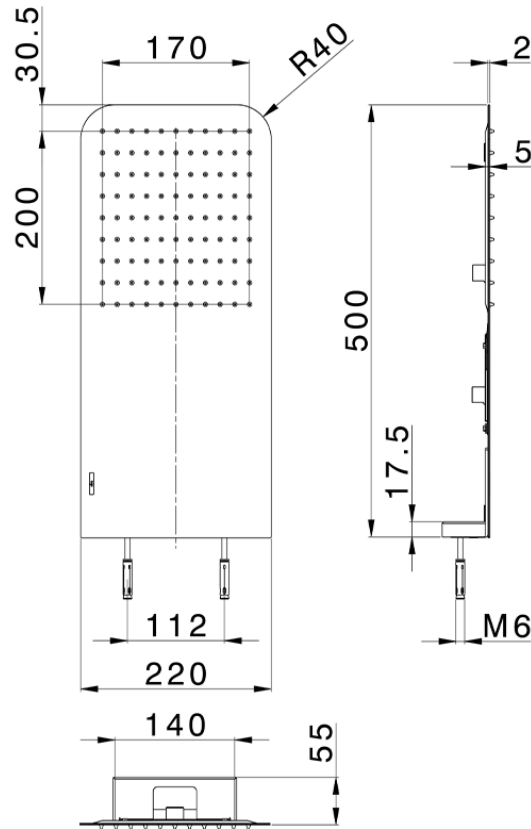

500x220 mm wall-mounted showerhead ZEN_ZS122100

ZS122100

<https://en.huberitalia.com/500x220-mm-wall-mounted-showerhead-zen-zs122100>

2026-04-29