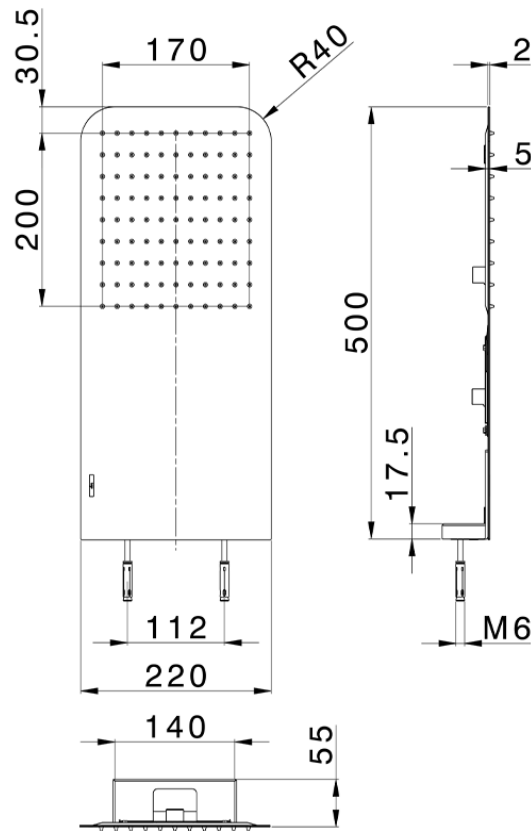

500x220 mm wall-mounted showerhead ZEN\_ZS122100

ZS122100

<https://en.huberitalia.com/500x220-mm-wall-mounted-showerhead-zen-zs122100>

2026-06-27