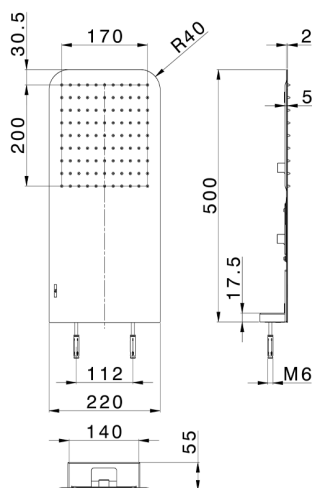

500x220 mm wall-mounted showerhead ZEN_ZS122100

MODEL **ZS122100**

500x220 mm wall-mounted showerhead, rain function, with patented safety valve, Stainless Steel AISI 304

AVAILABLE FINISHINGS

- **D1** D1 Brushed Inox
- **40** 40 Matt Black
- **4Q** 4Q Matt White
- **D2** D2 Polished Inox

CHARACTERISTICS

2026-04-06