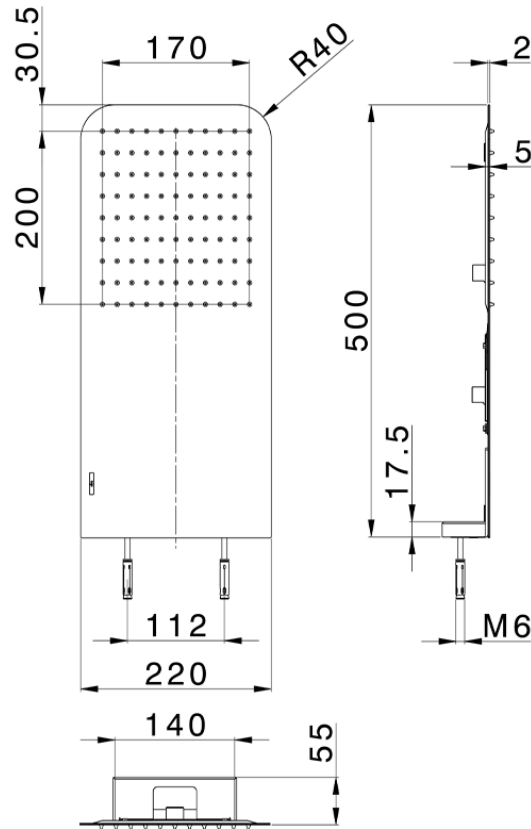

500x220 mm wall-mounted showerhead ZEN\_ZS122100

ZS122100

<https://en.huberitalia.com/500x220-mm-wall-mounted-showerhead-zen-zs122100>

2026-04-08