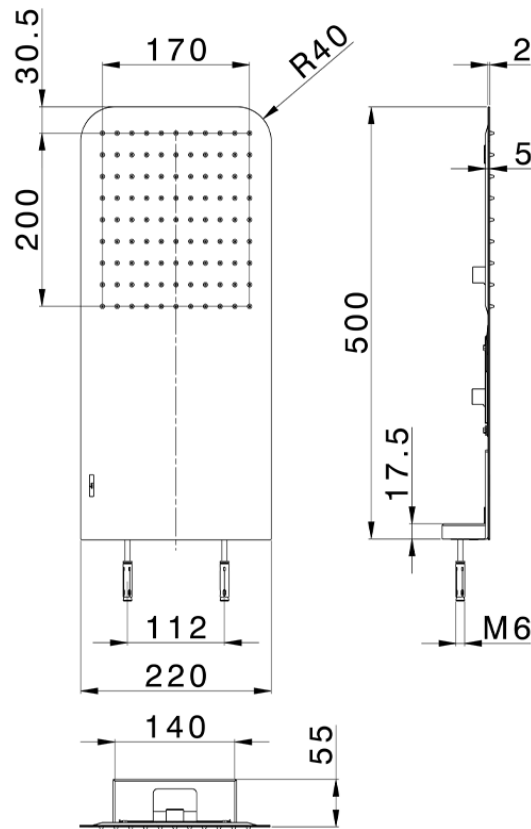

500x220 mm wall-mounted showerhead ZEN_ZS122100

ZS122100

<https://en.huberitalia.com/500x220-mm-wall-mounted-showerhead-zen-zs122100>

2026-06-27