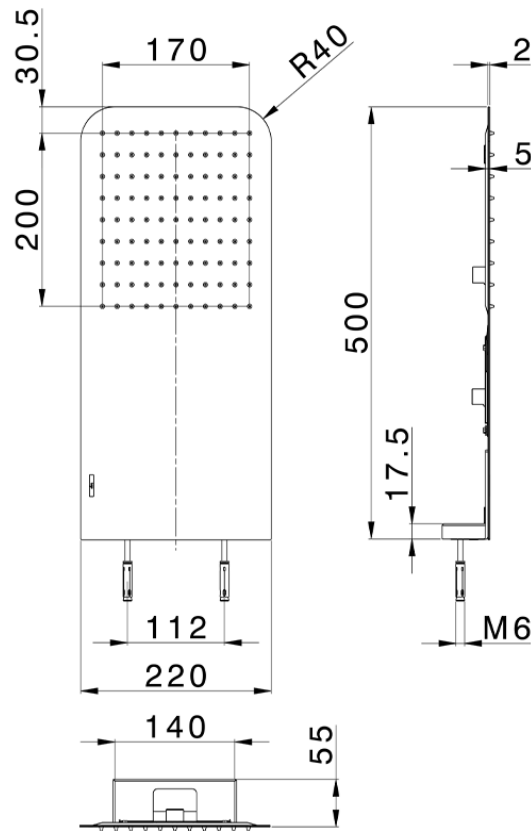

500x220 mm wall-mounted showerhead ZEN_ZS122100

ZS122100

<https://en.huberitalia.com/500x220-mm-wall-mounted-showerhead-zen-zs122100>

2026-04-06