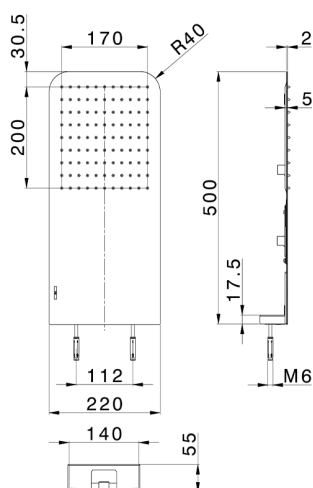

500x220 mm wall-mounted showerhead ZEN_ZS122100

MODEL **ZS122100**

500x220 mm wall-mounted showerhead, rain function, with patented safety valve, Stainless Steel AISI 304

AVAILABLE FINISHINGS

- **D1** D1 Brushed Inox
- **40** 40 Matt Black
- **4Q** 4Q Matt White
- **D2** D2 Polished Inox

CHARACTERISTICS

2026-04-06