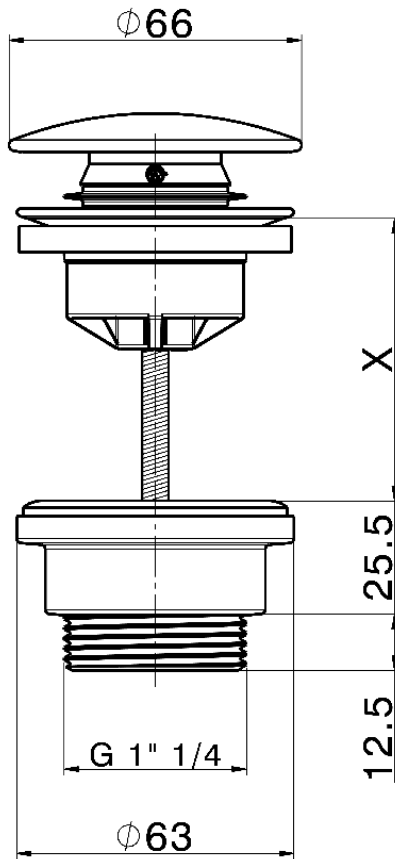

1"1/4 click clack drain for basin mixer COMPONENTS_ZB001790

X = 0-63 mm. MAX

X = 63-103 mm. MAX

ZB001790

<https://en.huberitalia.com/11-4-click-clack-drain-for-basin-mixer-components-zb001790>

2024-11-15