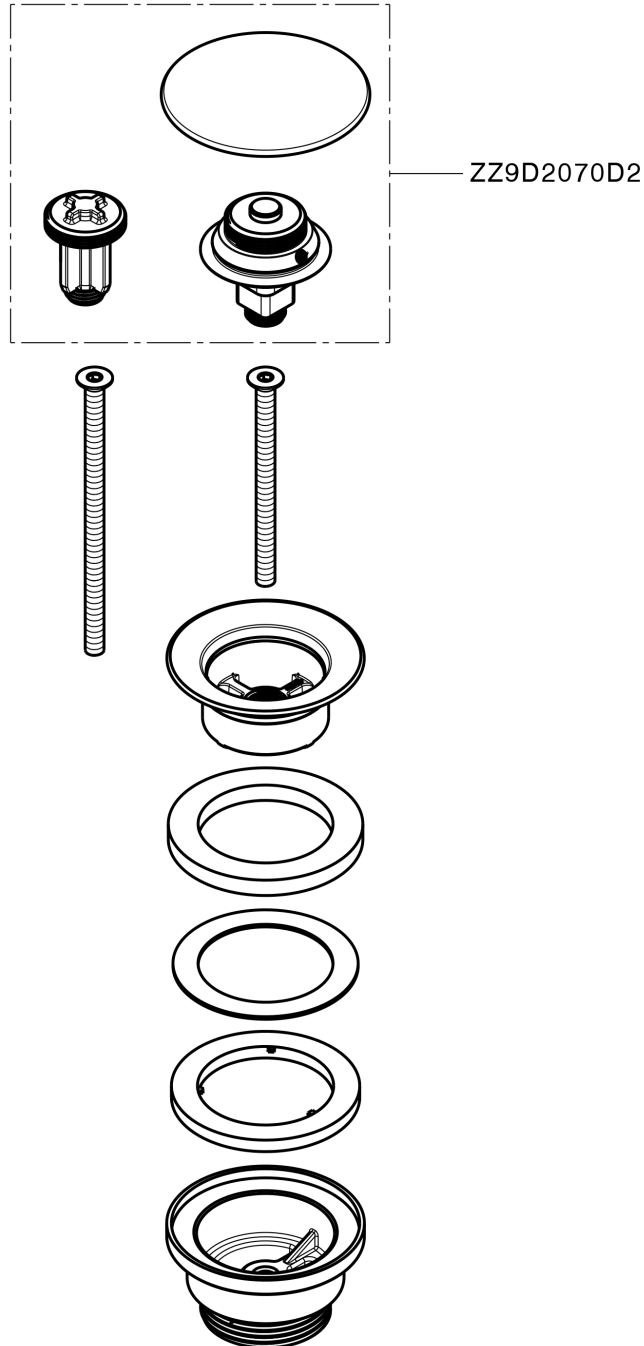

1"1/4 click clack drain for basin mixer COMPONENTS_ZB001790

ZB001790

<https://en.huberitalia.com/11-4-click-clack-drain-for-basin-mixer-components-zb001790>

2024-11-15