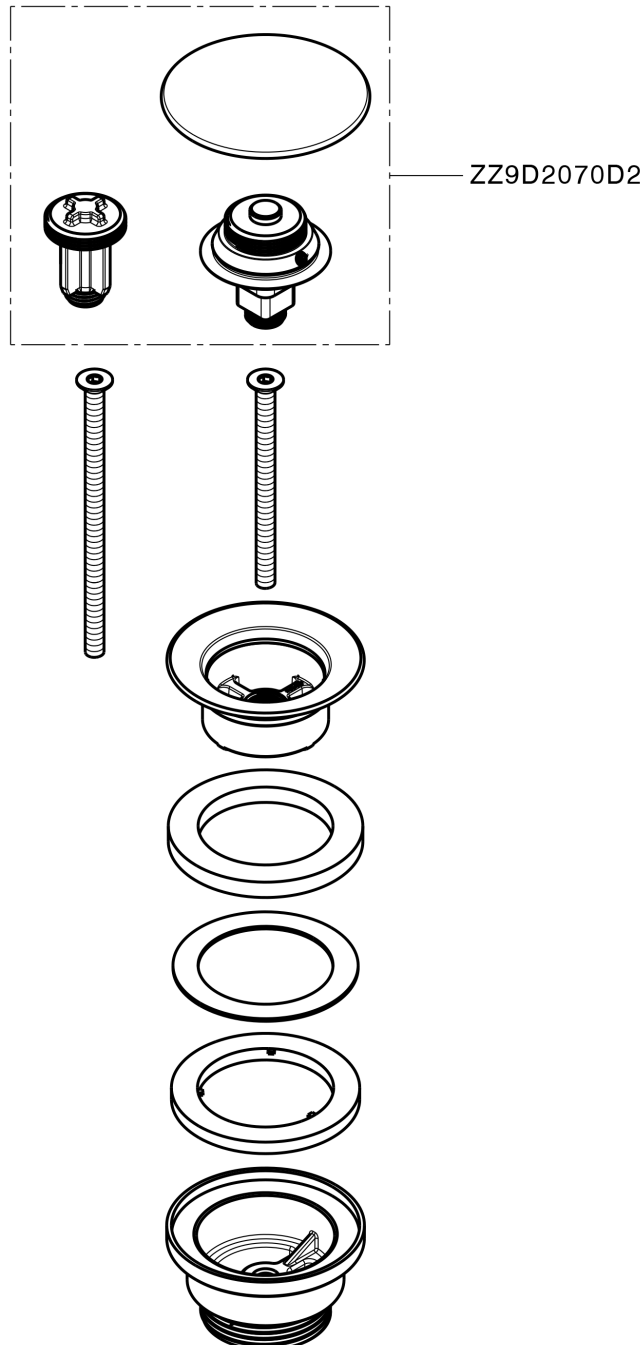

1"1/4 click clack drain for basin mixer COMPONENTS_ZB001790

ZB001790

<https://en.huberitalia.com/11-4-click-clack-drain-for-basin-mixer-components-zb001790>

2024-11-15