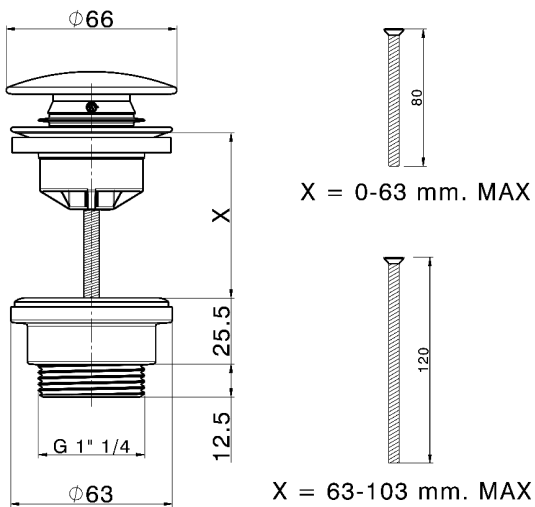

AVAILABLE FINISHINGS

- **26** 26 Old Copper
- **2W** 2W Brushed Gold
- **40** 40 Matt Black
- **4Q** 4Q Matt White
- **D1** D1 Brushed Inox
- **D2** D2 Polished Inox