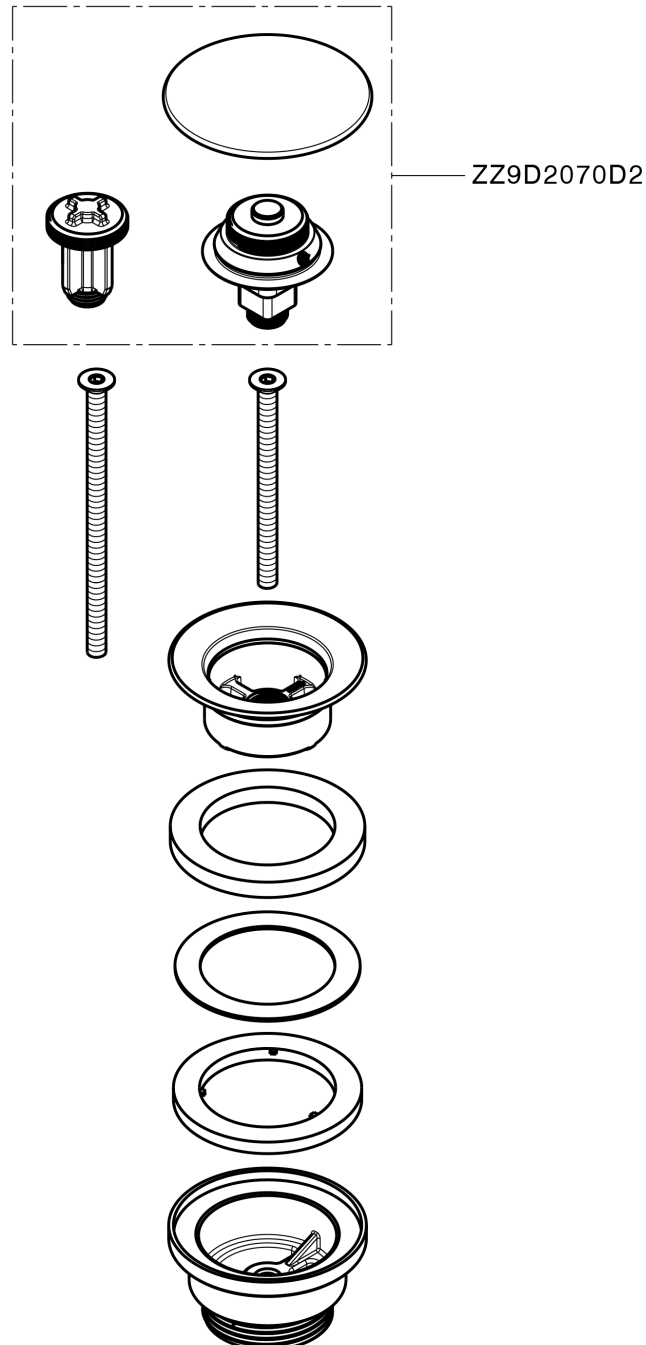

1"1/4 click clack drain for basin mixer COMPONENTS_ZB001790

ZB001790

<https://en.huberitalia.com/11-4-click-clack-drain-for-basin-mixer-components-zb001790>

2024-11-15