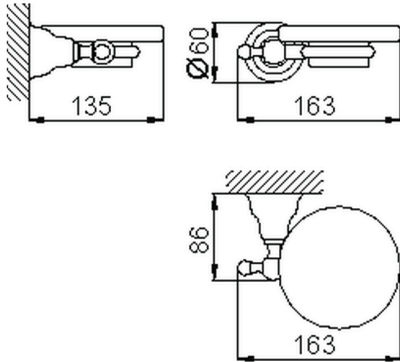

Soap-dish CROISETTE_4022.01H.

MODEL **4022.01H.**

Soap-dish, wall mounted glass holder

AVAILABLE FINISHINGS

-  **AC** AC Satin Brushed Nickel
-  **BA** BA Old Bronze
-  **CR** CR Chrome
-  **2W** 2W Brushed Gold