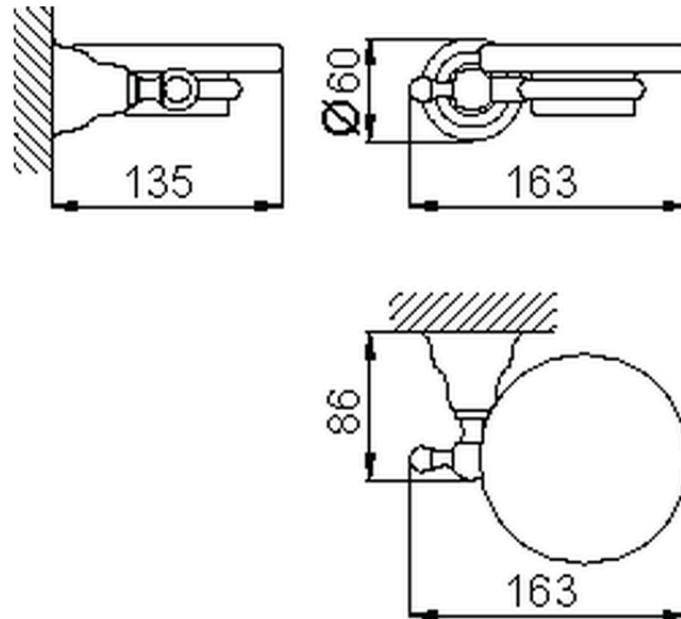

Soap-dish CROISETTE_4022.01H.

4022.01H.

<https://en.huberitalia.com/soap-dish-croisette-4022-01h>

2024-11-23