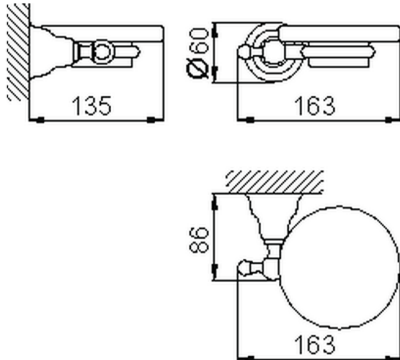

Soap-dish CROISETTE_4022.01H.

MODEL **4022.01H.**

Soap-dish, wall mounted glass holder

AVAILABLE FINISHINGS

-  **AC** AC Satin Brushed Nickel
-  **BA** BA Old Bronze
-  **CR** CR Chrome
-  **2W** 2W Brushed Gold