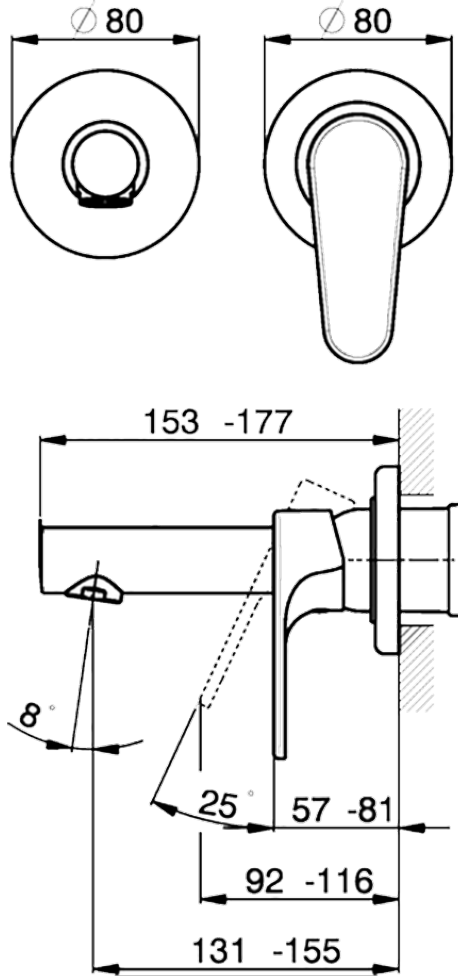

Exposed part for single lever washbasin valve H3\_AH005510

AH005510

<https://en.huberitalia.com/exposed-part-for-single-lever-washbasin-valve-h3-ah005510>

Piastra/Plate/Plaque/Platte/Placa

2-3mm: XX 56-76

10mm: XX 48-68