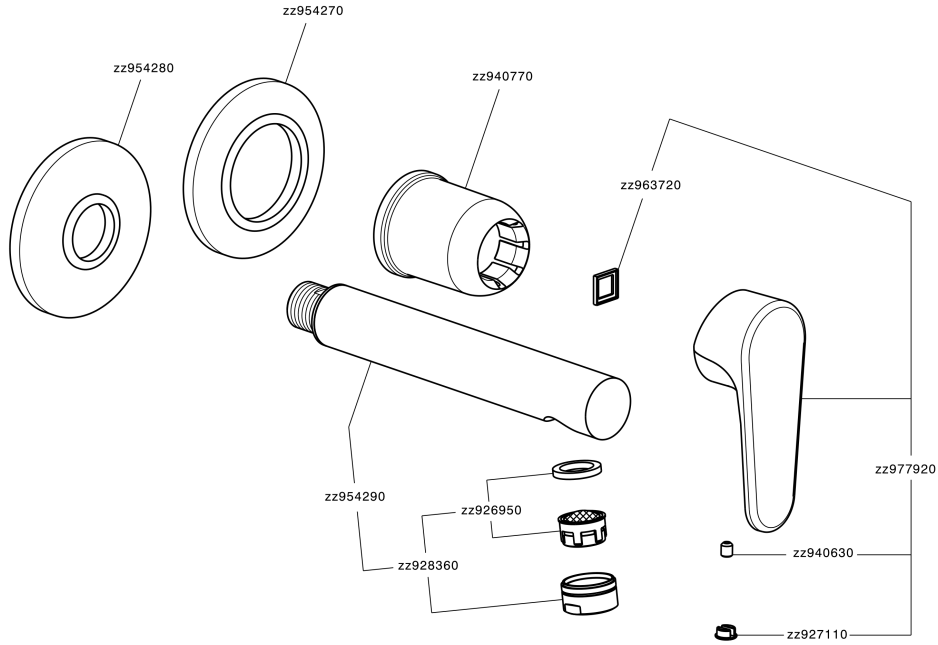

Exposed part for single lever washbasin valve H3_AH005510

AH005510

<https://en.huberitalia.com/exposed-part-for-single-lever-washbasin-valve-h3-ah005510>

Concealed single lever washbasin mixer Easy-Box CONCEALED_ZB002450

ZB002450

<https://en.huberitalia.com/concealed-single-lever-washbasin-mixer-easy-box-concealed-zb002450>

2024-12-27